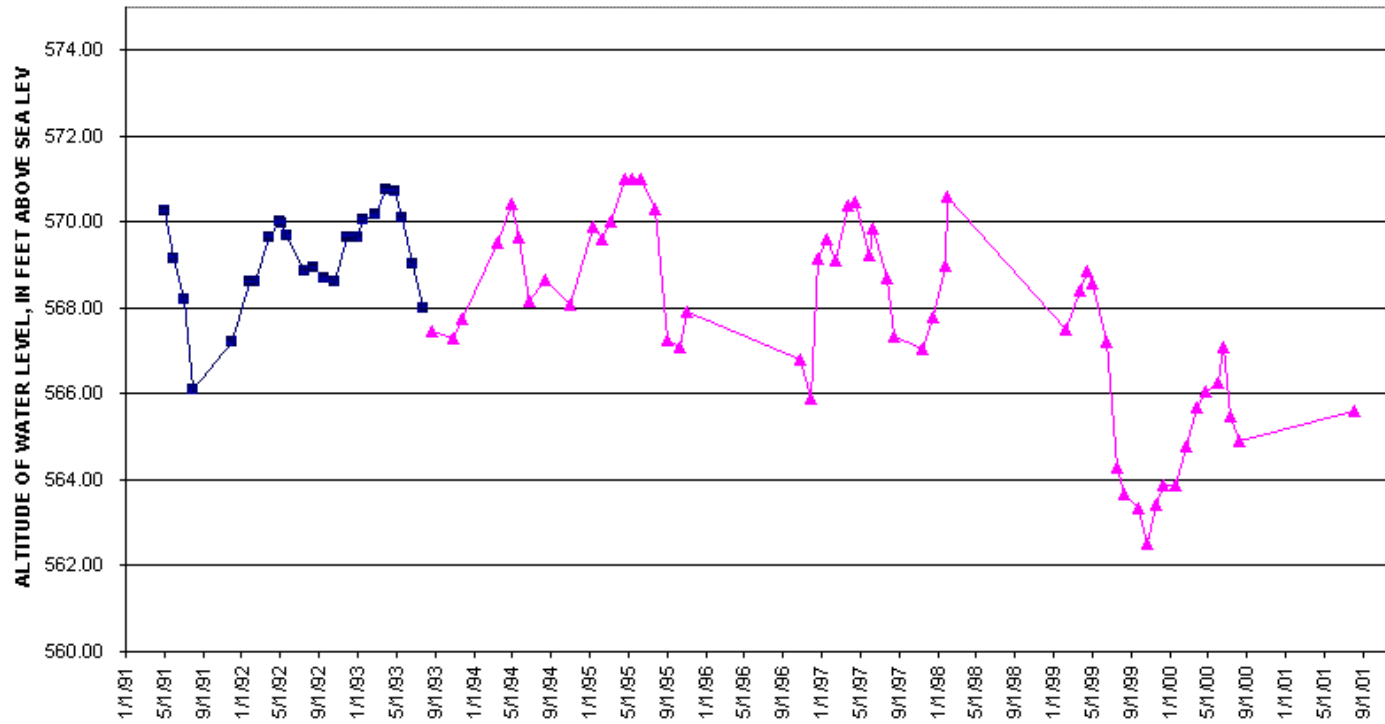

▲ Monroe County

G-30 Parmelee Park, Bedford Township

G-32 Telegraph Road, Erie Township

WATER LEVEL MEASURED BY:

- USGS
- ▲ Monroe County

G-33 Erie Twp. Park, Erie Township

WATER LEVEL MEASURED BY:

■ USGS

▲ Monroe County