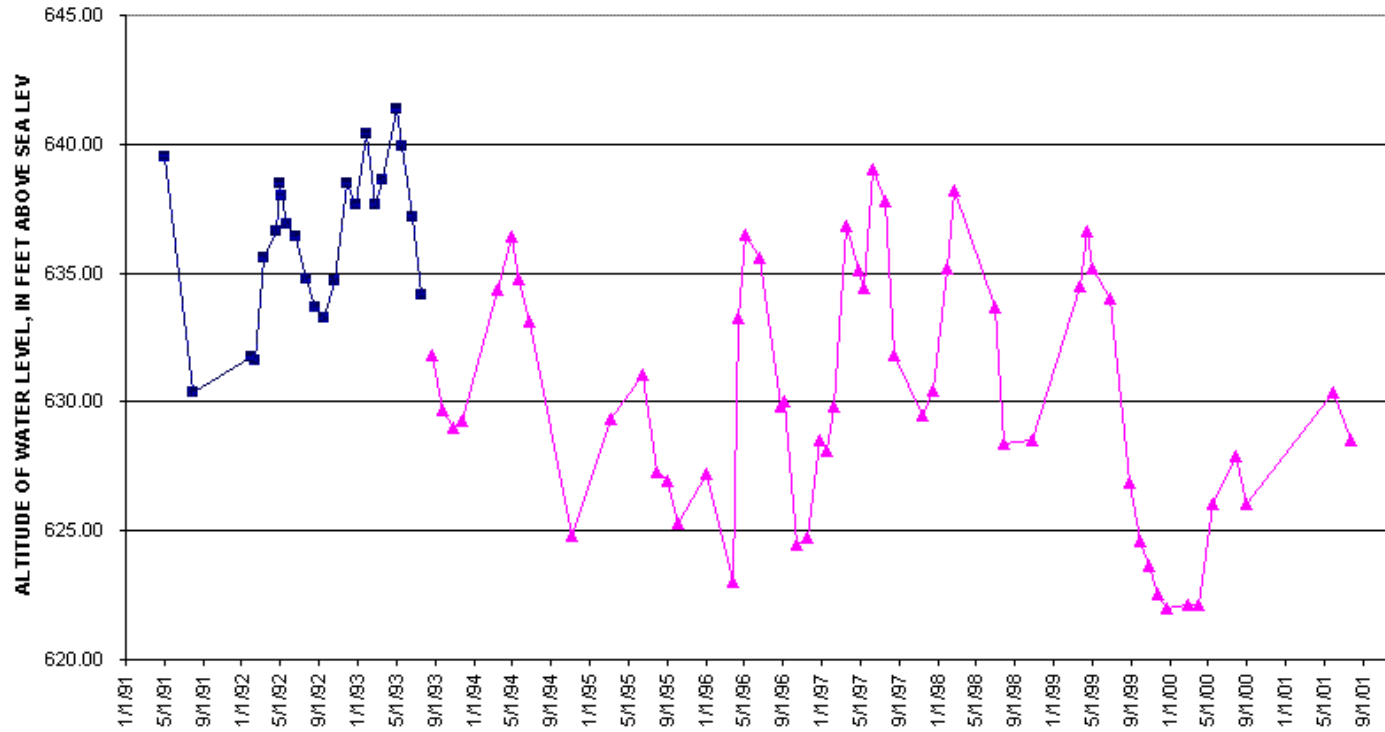

G-25 Petersburg Game Area, Summerfield Township

WATER LEVEL MEASURED BY:

■ USGS ▲ Monroe County

G-26 Ida Center Road, Summerfield Township

WATER LEVEL MEASURED BY:

- USGS
- ▲ Monroe County
- ◆ Observer

G-27 Lucas Auto Parts, Summerfield Township

WATER LEVEL MEASURED BY:

■ USGS ▲ Monroe County

G-28 Lakeview Cemetery, Whiteford Township

WATER LEVEL MEASURED BY:

■ USGS ▲ Monroe County

G-29 Whiteford Union Cemetery Bedford

WATER LEVEL MEASURED BY:

■ USGS