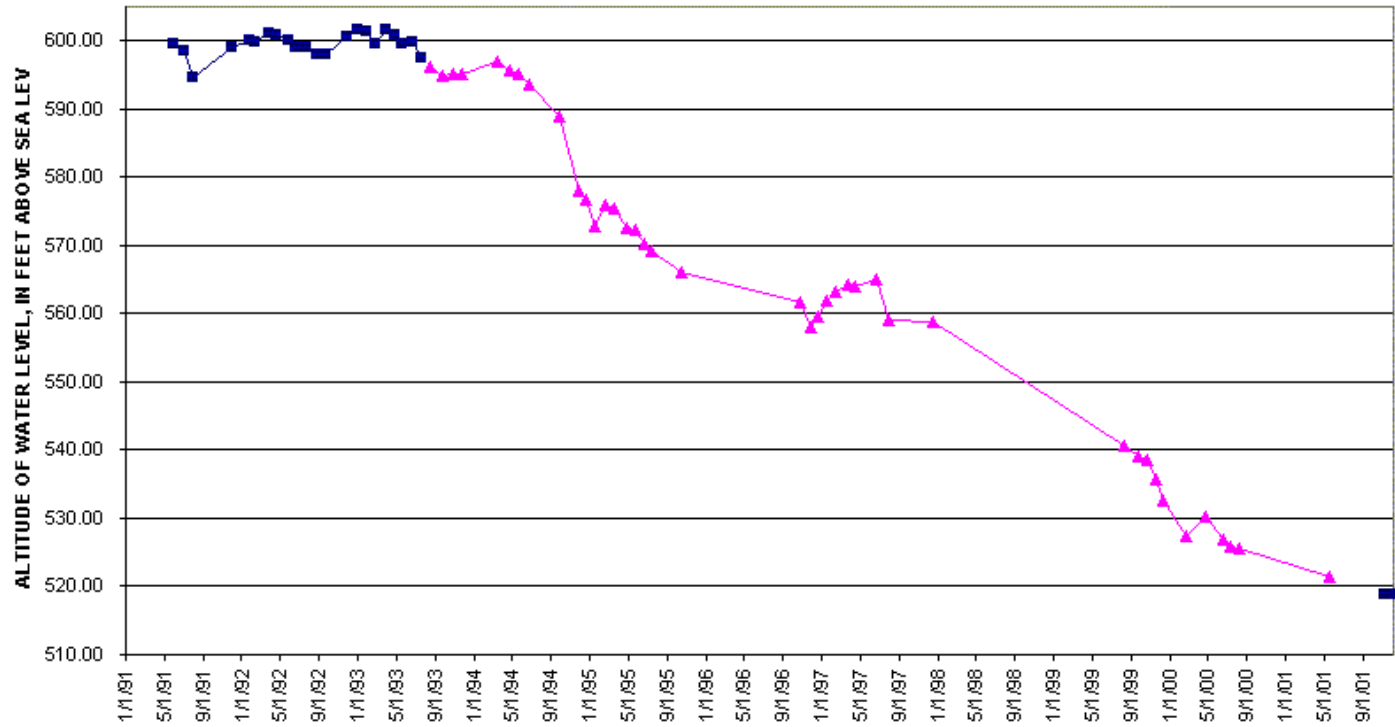

G-17 Monroe Twp Hall, Monroe Township

WATER LEVEL MEASURED BY:

■ USGS   ▲ Monroe County