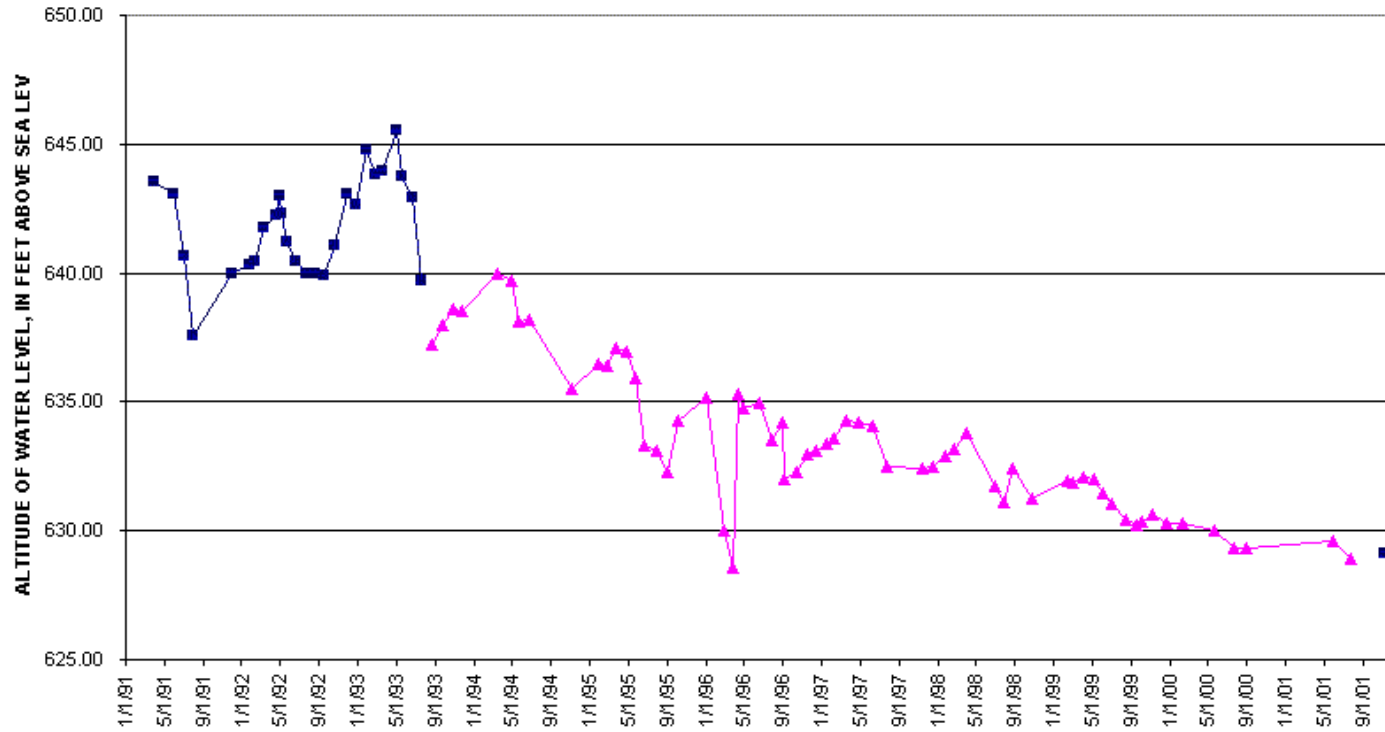

G-23 Petersburg Game Area, Summerfield Township

WATER LEVEL MEASURED BY:

■ USGS

▲ Monroe County