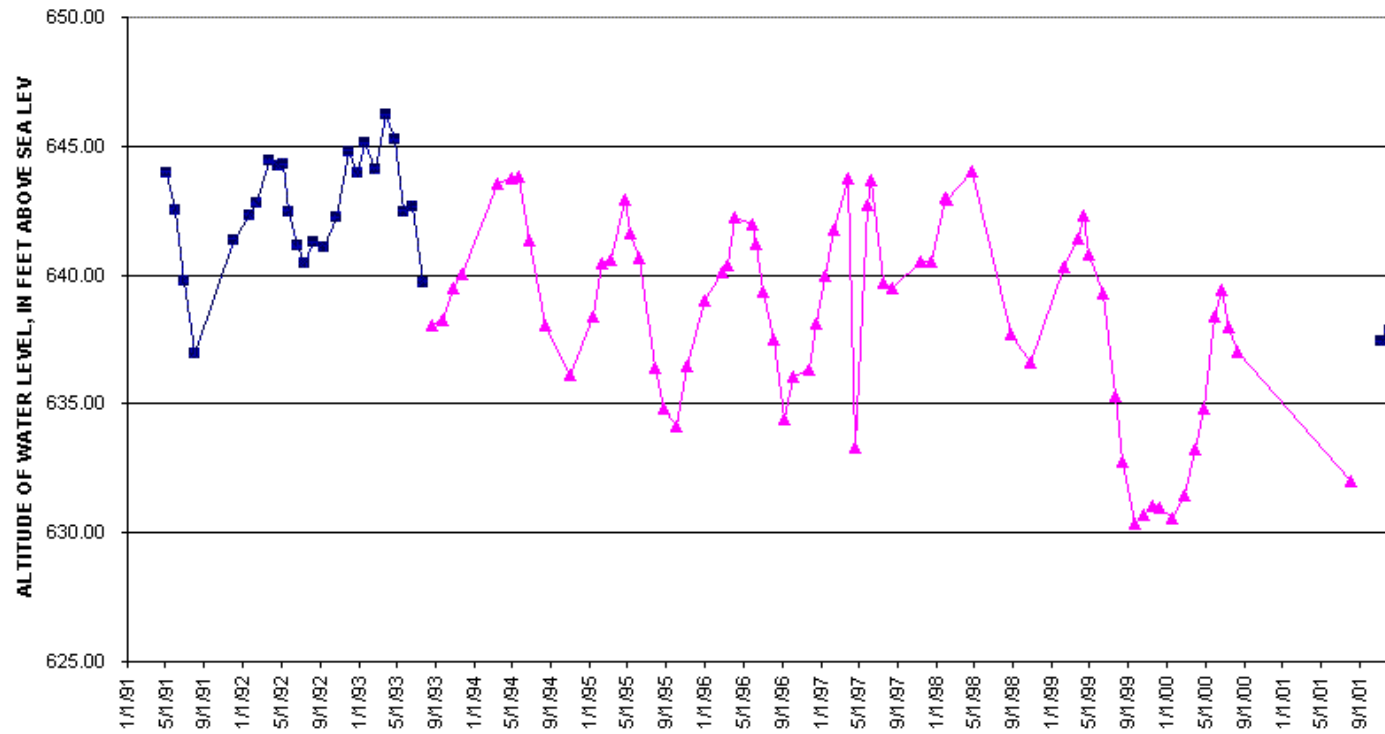

WATER LEVEL MEASURED BY:

■ USGS ▲ Monroe County

G-28 Lakeview Cemetery, Whiteford Township

WATER LEVEL MEASURED BY:

■ USGS ▲ Monroe County

G-29 Whiteford Union Cemetery Bedford

WATER LEVEL MEASURED BY:

■ USGS