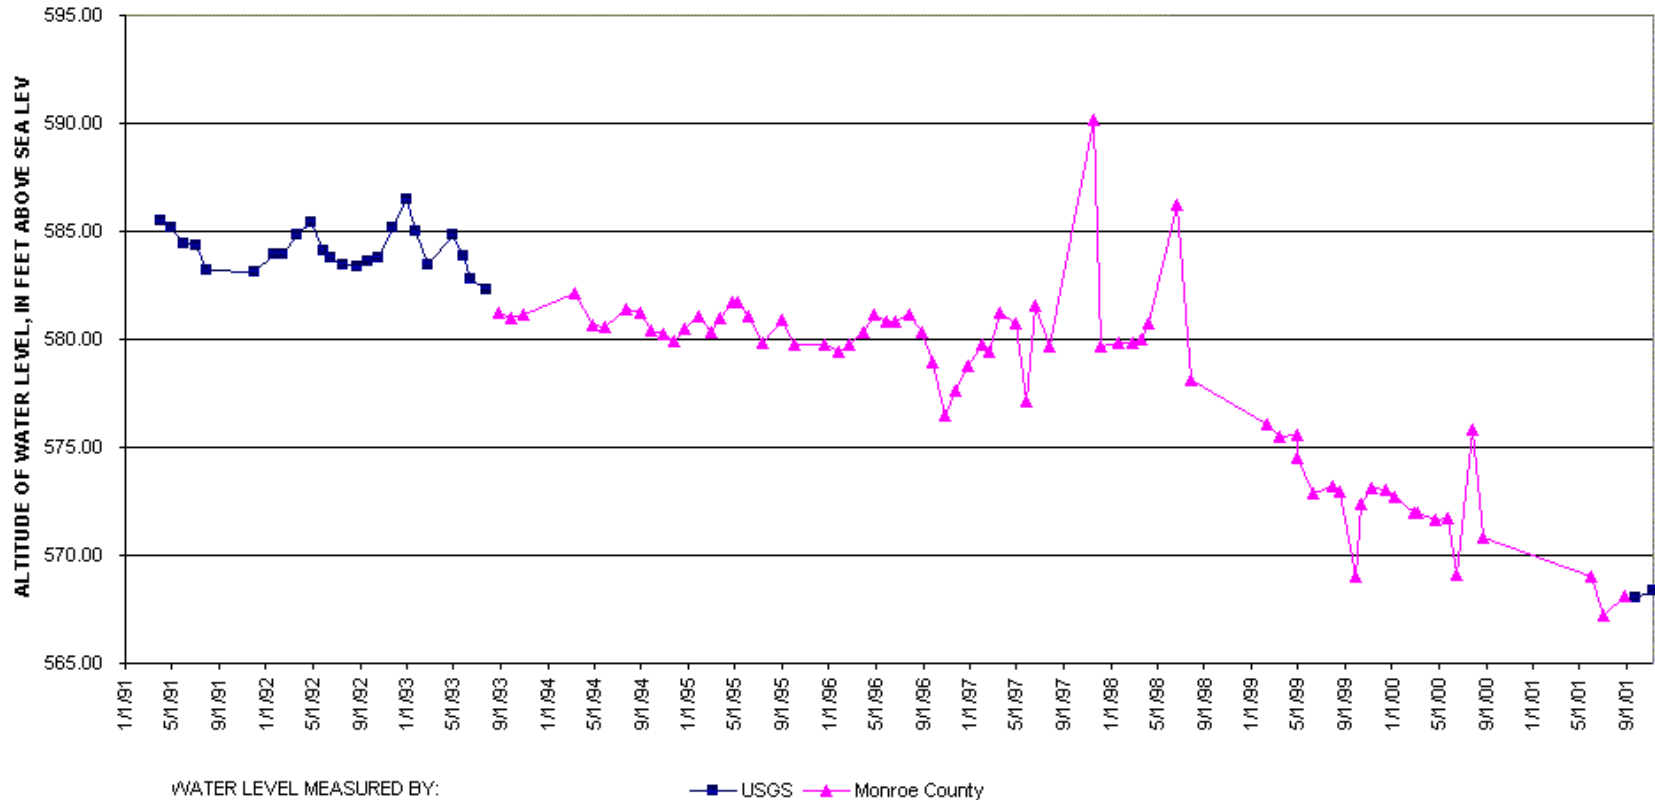

G-03 Evergreen Cemetery, Ash Township