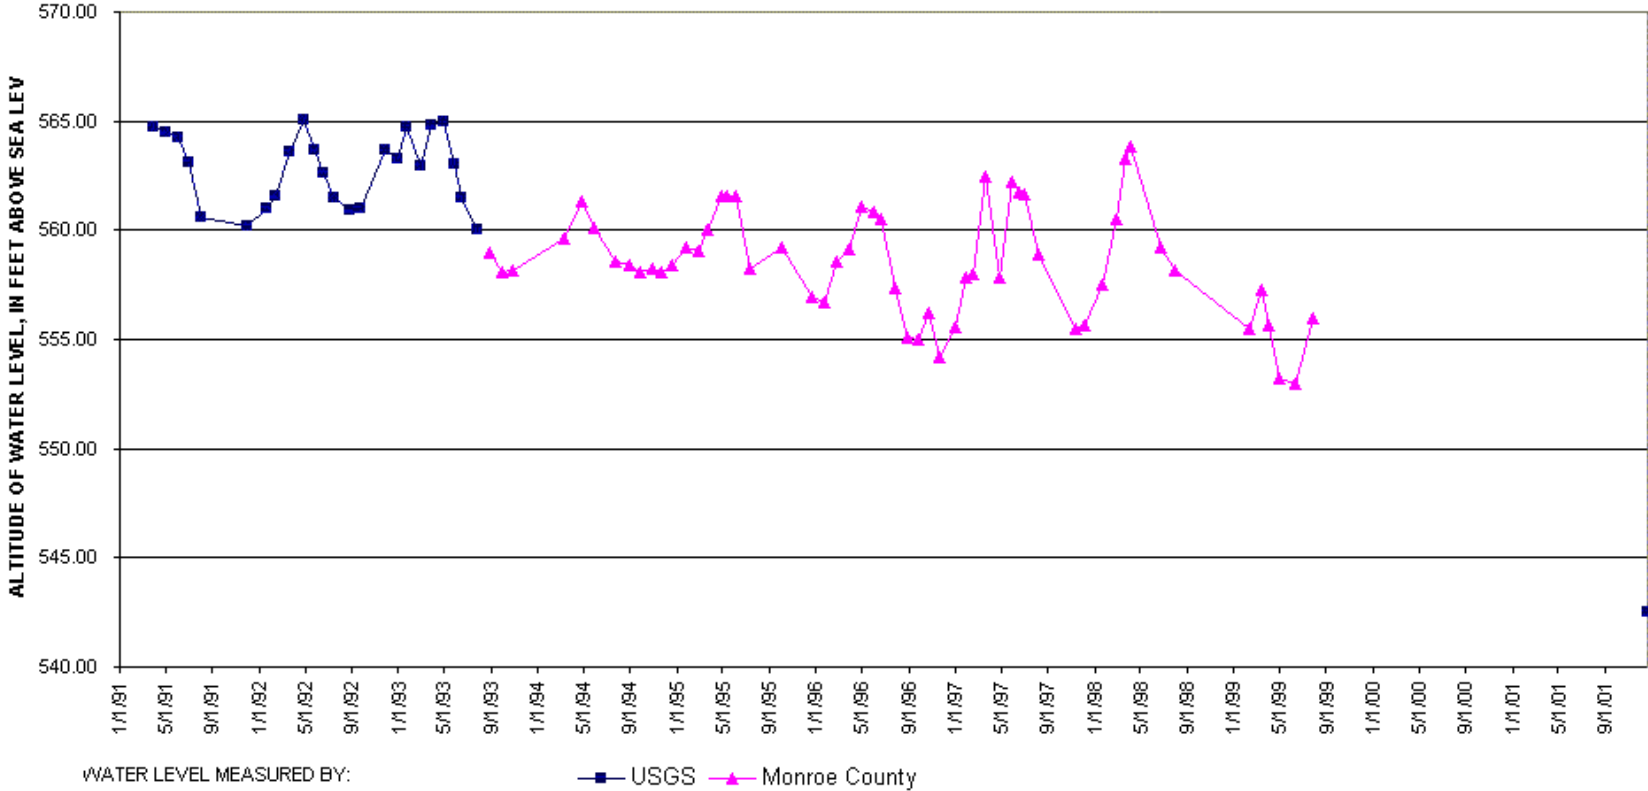

G-02 Berlin Township Park, Berlin Township