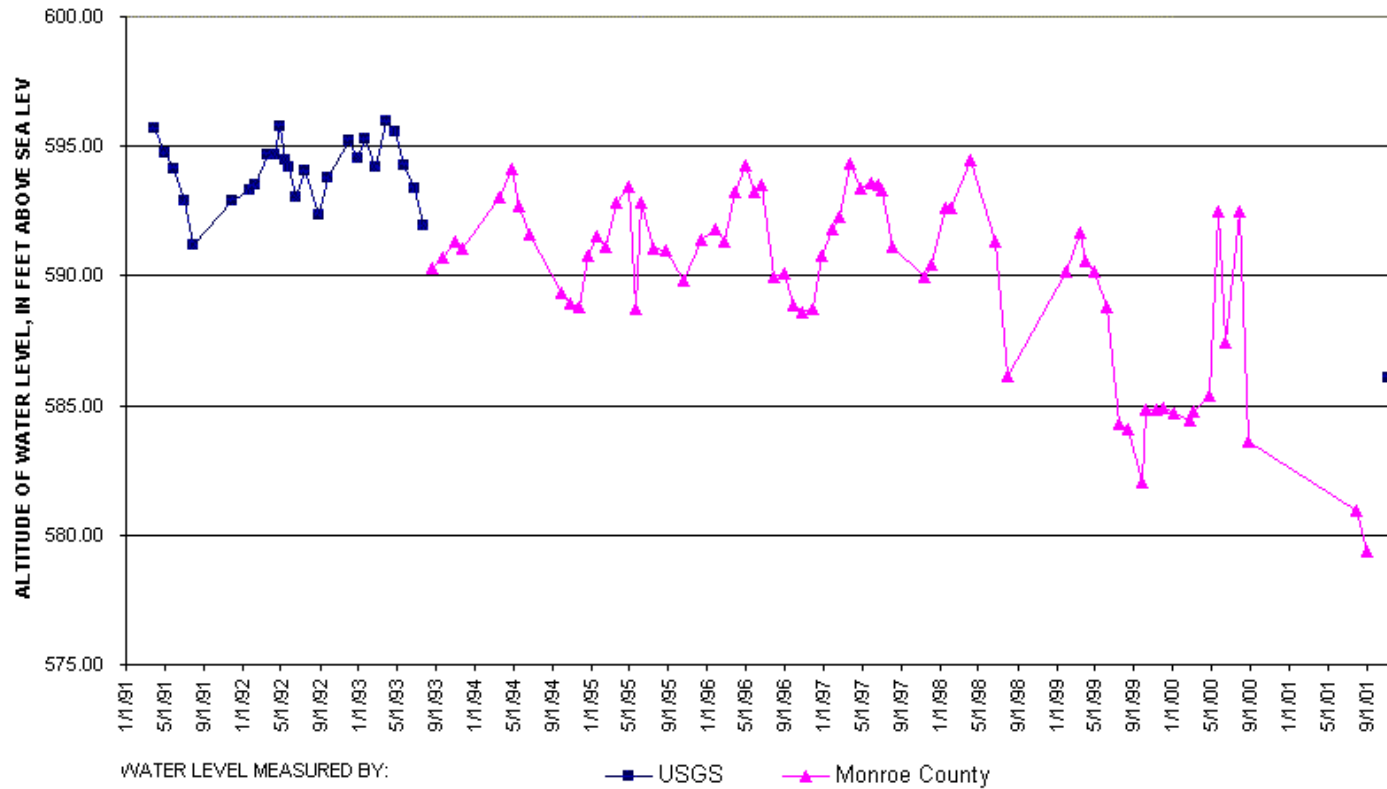

G-07 London Twp Hall, London Township

G-08 London Township Cemetery, London Township

G-09 Bruckner's Residence, Milan Township

G-10 Rice Cemetery, Milan Township

WATER LEVEL MEASURED BY:

■ USGS ▲ Monroe County

G-11 Maple Grove Cemetery, Dundee Township

G-12 Oak Grove Cemetery, Dundee Township

G-14 McIntyre Cemetery, Raisinville Township

WATER LEVEL MEASURED BY:

■ USGS ▲ Monroe County

G-15 Frenchtown Fire Station, Frenchtown Township

WATER LEVEL MEASURED BY:

- USGS
- ▲ Monroe County

G-19 Ida Twp Hall, Ida Township

WATER LEVEL MEASURED BY:

■ USGS

▲ Monroe County

G-20 Lulu Road Cemetery, Ida Township

WATER LEVEL MEASURED BY: