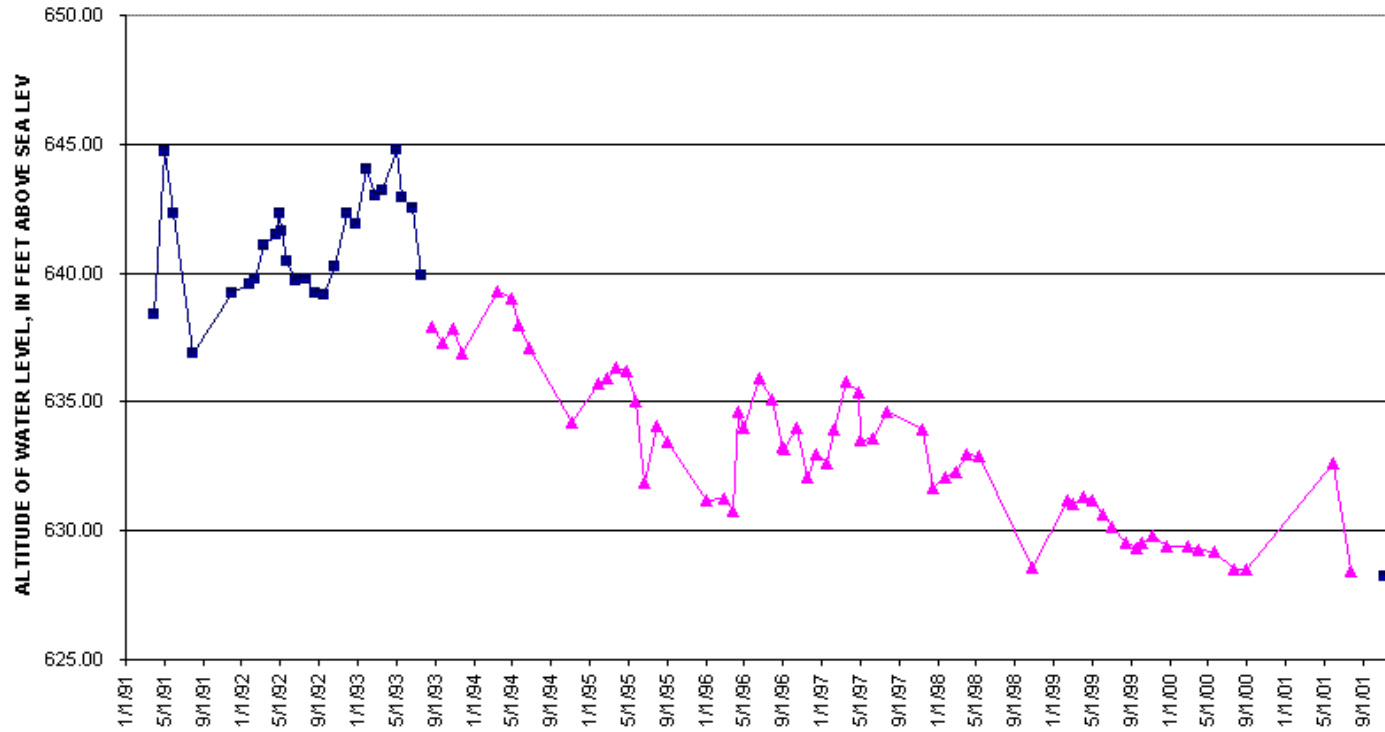

- USGS
- ▲ Monroe County

G-21 Pleasantview Cemetery, Summerfield Township

WATER LEVEL MEASURED BY:

■ USGS ▲ Monroe County

G-22 Petersburg Game Area, Summerfield Township

WATER LEVEL MEASURED BY:

■ USGS

▲ Monroe County