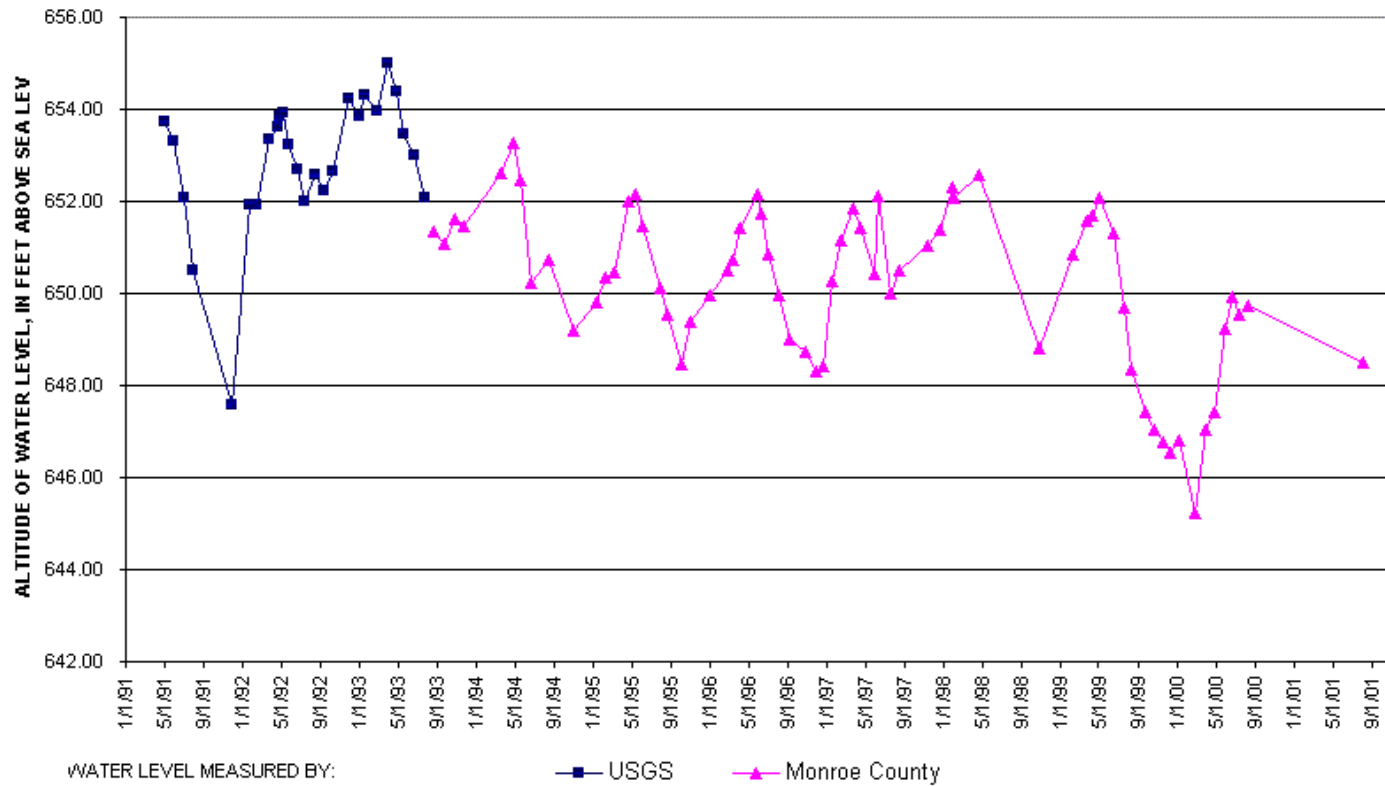

G-30 Parmelee Park, Bedford Township