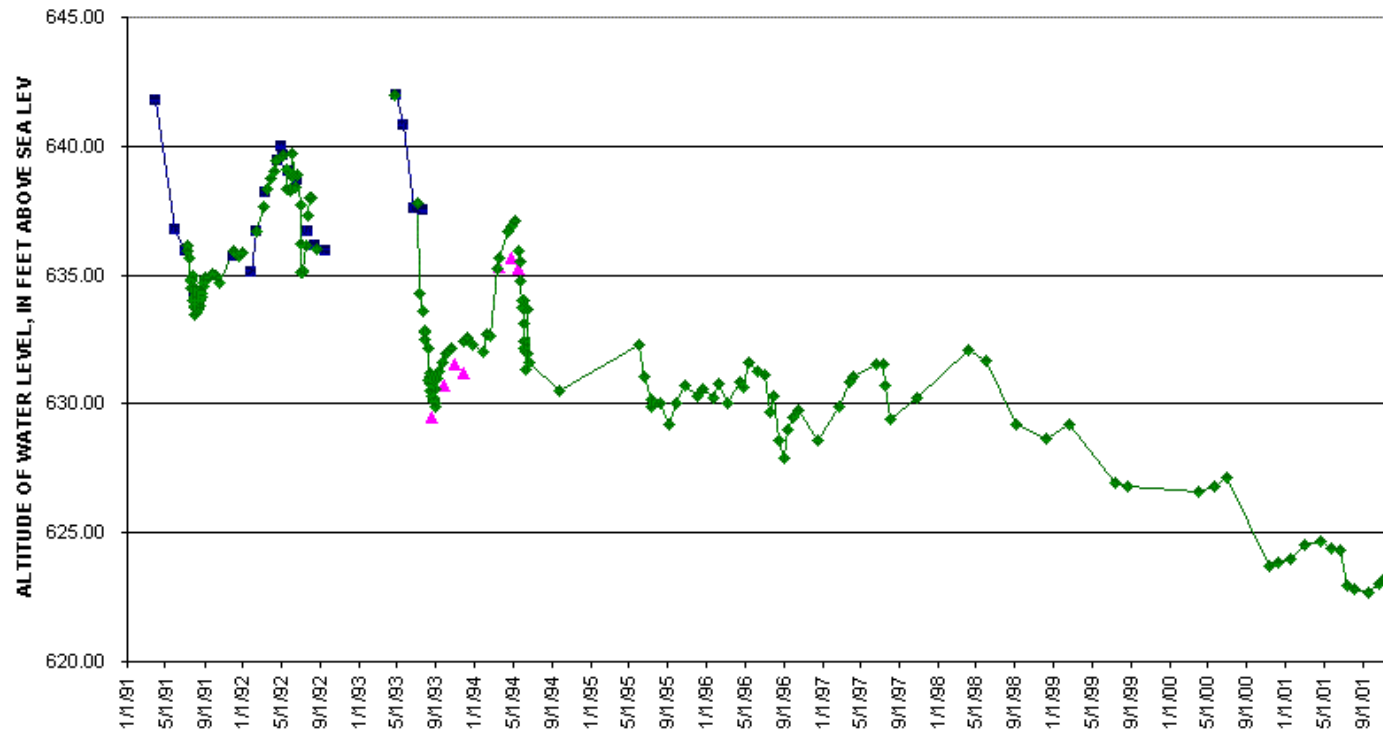

- USGS
- ▲ Monroe County

G-21 Pleasantview Cemetery, Summerfield Township

WATER LEVEL MEASURED BY:

■ USGS ▲ Monroe County

G-22 Petersburg Game Area, Summerfield Township

WATER LEVEL MEASURED BY:

■ USGS

▲ Monroe County

G-23 Petersburg Game Area, Summerfield Township

WATER LEVEL MEASURED BY:

■ USGS

▲ Monroe County

G-24 Petersburg Game Area, Summerfield Township

WATER LEVEL MEASURED BY:

■ USGS

▲ Monroe County

G-25 Petersburg Game Area, Summerfield Township

WATER LEVEL MEASURED BY:

■ USGS ▲ Monroe County

G-26 Ida Center Road, Summerfield Township

WATER LEVEL MEASURED BY:

- USGS
- ▲ Monroe County
- ◆ Observer

G-27 Lucas Auto Parts, Summerfield Township