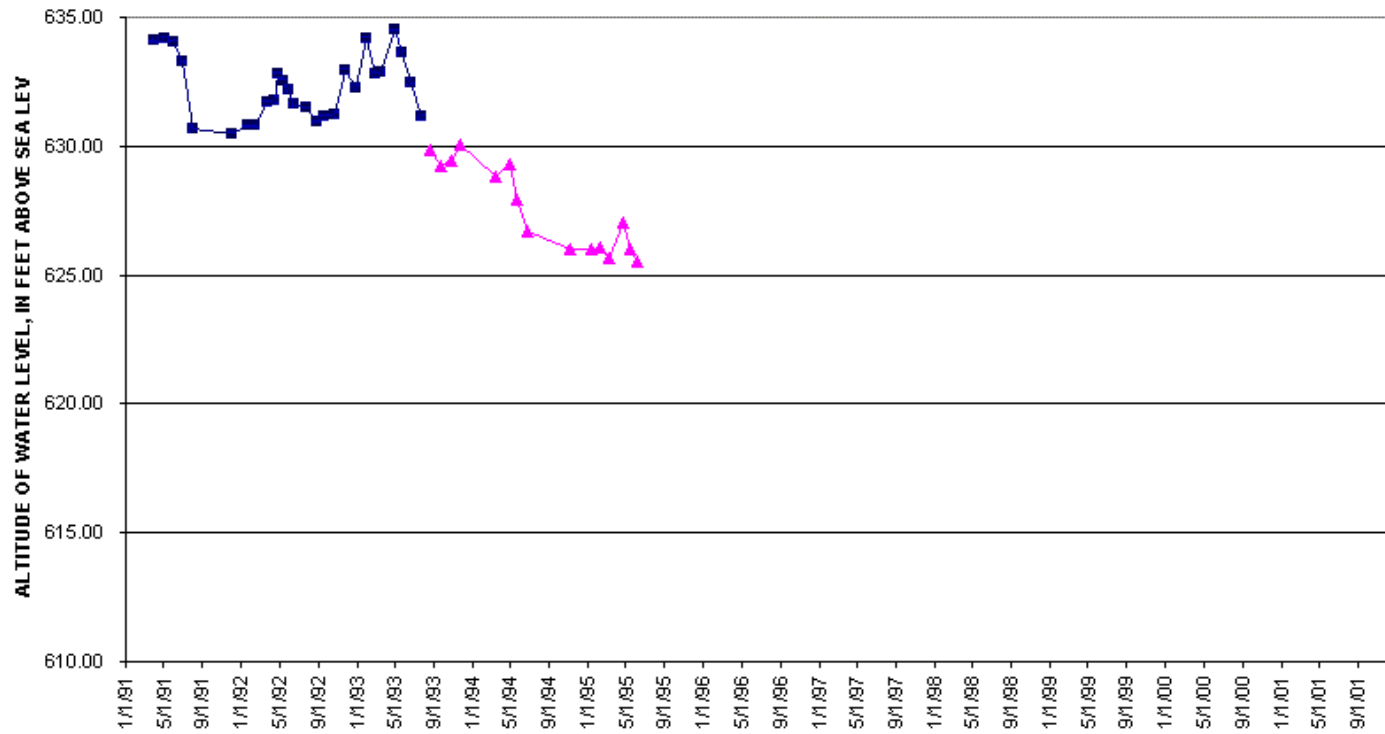

WATER LEVEL MEASURED BY:

- USGS
- ▲ Monroe County

G-19 Ida Twp Hall, Ida Township

WATER LEVEL MEASURED BY:

■ USGS

▲ Monroe County

G-20 Lulu Road Cemetery, Ida Township

WATER LEVEL MEASURED BY:

- USGS
- ▲ Monroe County

G-21 Pleasantview Cemetery, Summerfield Township

WATER LEVEL MEASURED BY:

■ USGS ▲ Monroe County

G-22 Petersburg Game Area, Summerfield Township

WATER LEVEL MEASURED BY:

■ USGS

▲ Monroe County