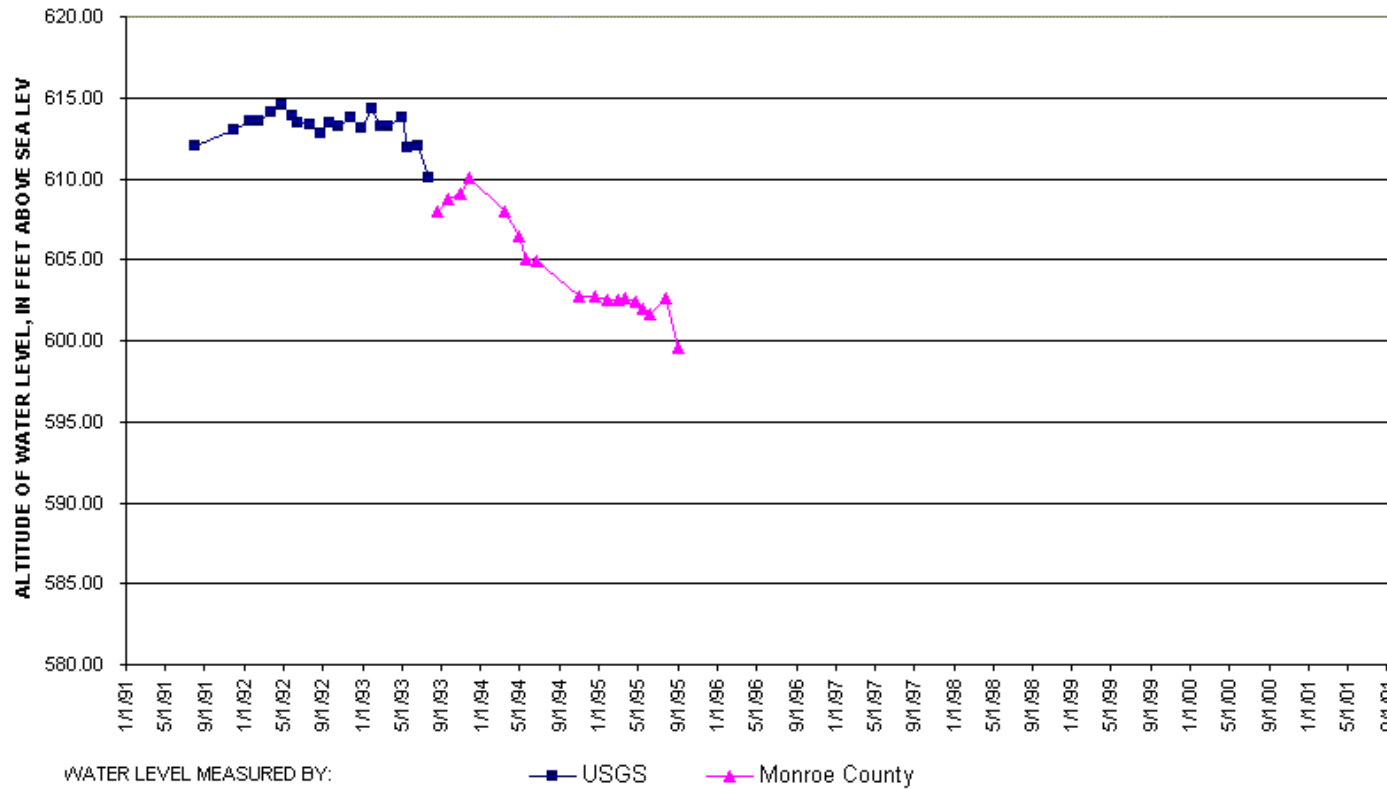

G-07 London Twp Hall, London Township

G-08 London Township Cemetery, London Township

G-09 Bruckner's Residence, Milan Township

G-10 Rice Cemetery, Milan Township

WATER LEVEL MEASURED BY:

■ USGS ▲ Monroe County

WATER LEVEL MEASURED BY:

- USGS
- ▲ Monroe County

G-19 Ida Twp Hall, Ida Township

WATER LEVEL MEASURED BY:

■ USGS

▲ Monroe County

G-20 Lulu Road Cemetery, Ida Township

WATER LEVEL MEASURED BY:

G-23 Petersburg Game Area, Summerfield Township

WATER LEVEL MEASURED BY:

■ USGS

▲ Monroe County

G-24 Petersburg Game Area, Summerfield Township

WATER LEVEL MEASURED BY:

■ USGS

▲ Monroe County

G-25 Petersburg Game Area, Summerfield Township

WATER LEVEL MEASURED BY:

■ USGS ▲ Monroe County

G-26 Ida Center Road, Summerfield Township

WATER LEVEL MEASURED BY:

- USGS
- ▲ Monroe County
- ◆ Observer

G-27 Lucas Auto Parts, Summerfield Township