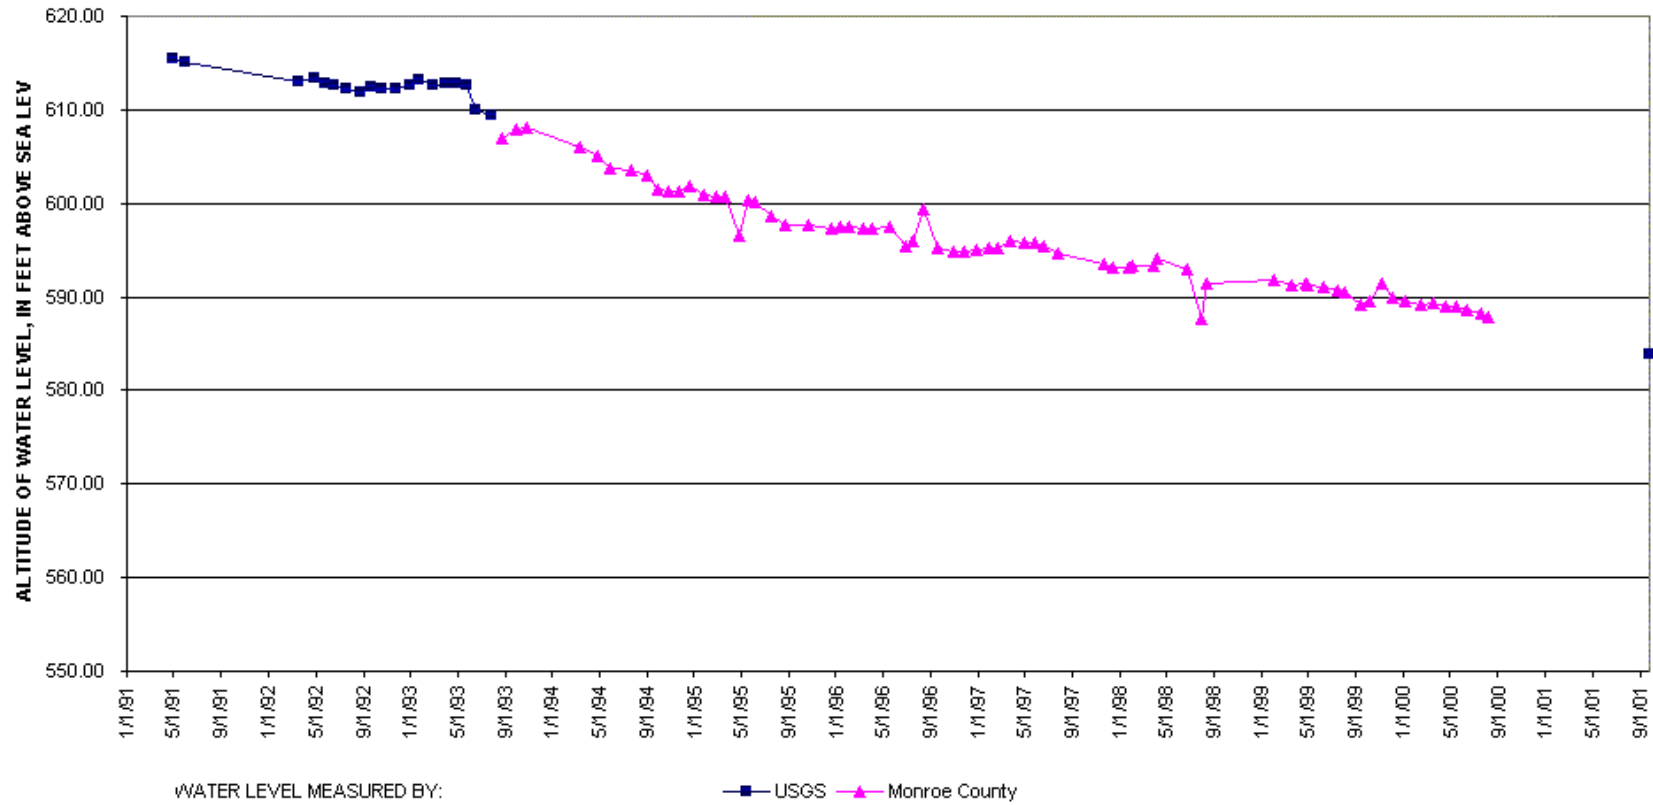

G-05 Joseph Residence, Exeter Township