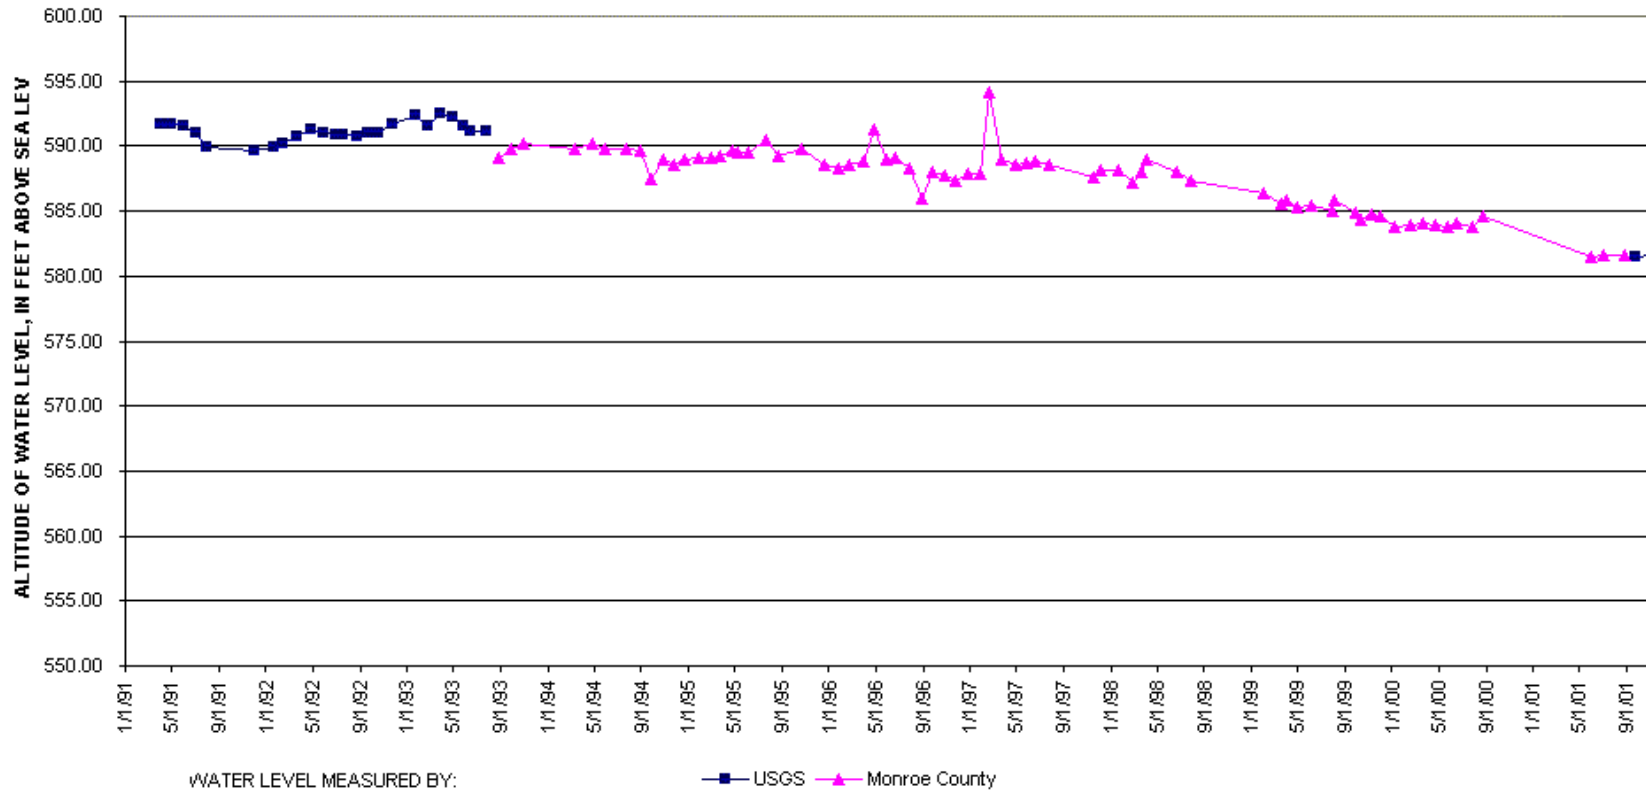

G-04 Carleton Cemetery, Ash Township