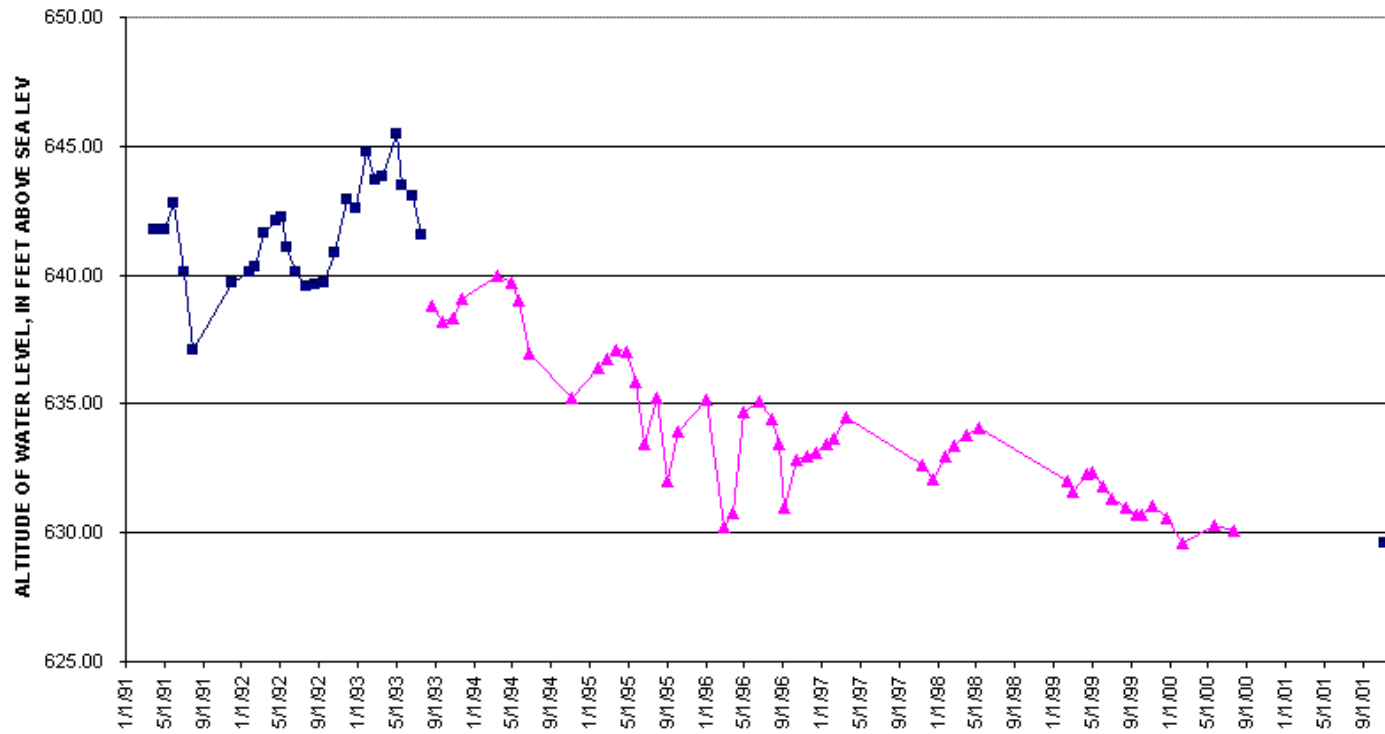

G-23 Petersburg Game Area, Summerfield Township

WATER LEVEL MEASURED BY:

■ USGS

▲ Monroe County

G-24 Petersburg Game Area, Summerfield Township

WATER LEVEL MEASURED BY:

■ USGS

▲ Monroe County

G-25 Petersburg Game Area, Summerfield Township

WATER LEVEL MEASURED BY:

■ USGS ▲ Monroe County

G-26 Ida Center Road, Summerfield Township

WATER LEVEL MEASURED BY:

- USGS
- ▲ Monroe County
- ◆ Observer

G-27 Lucas Auto Parts, Summerfield Township