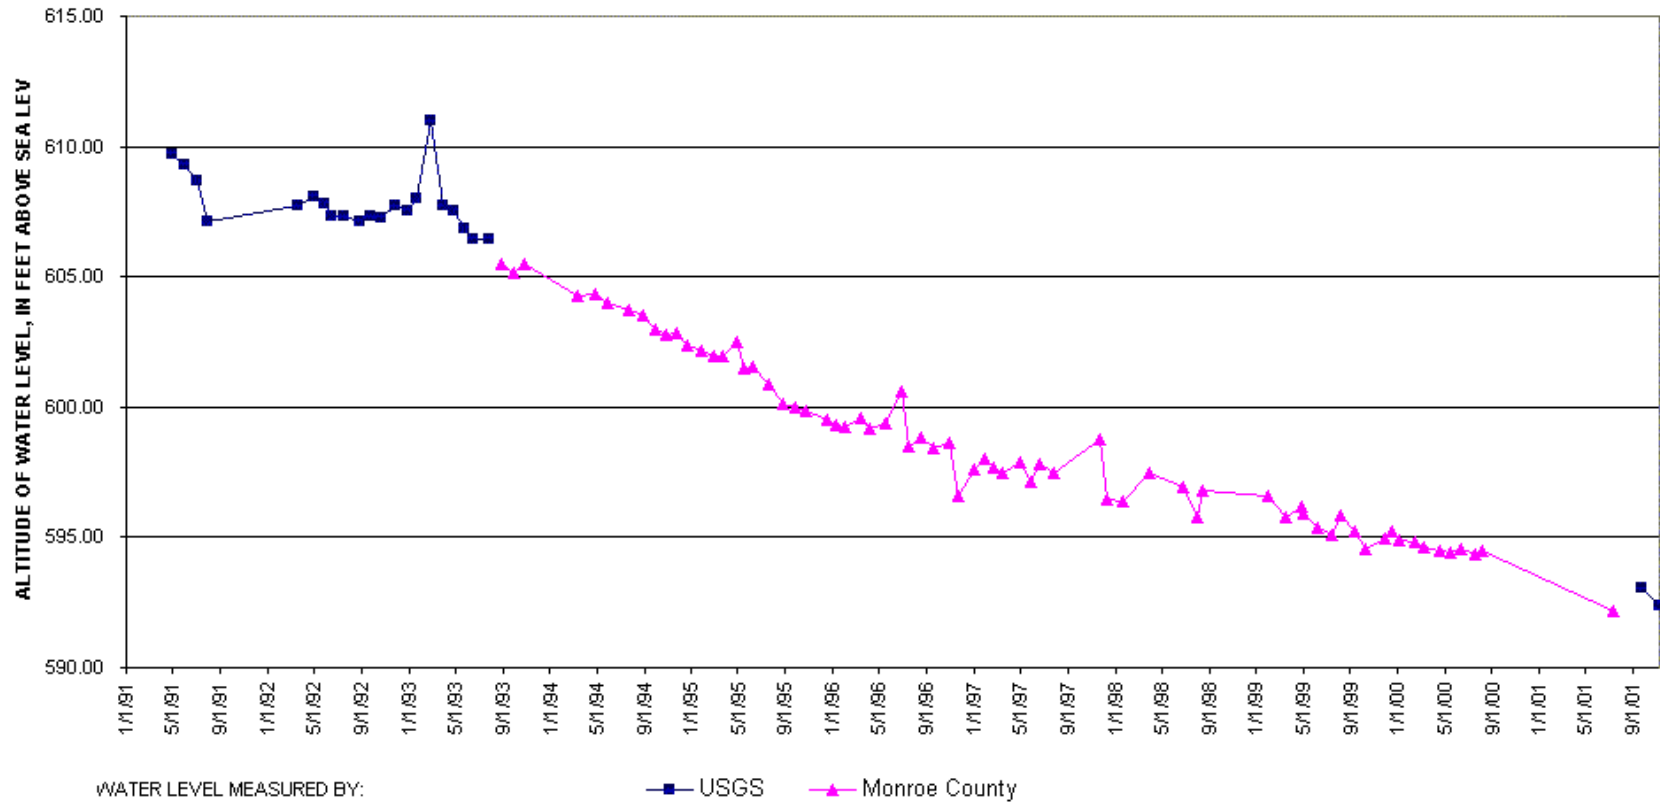

G-07 London Twp Hall, London Township

G-08 London Township Cemetery, London Township

G-09 Bruckner's Residence, Milan Township

G-10 Rice Cemetery, Milan Township

WATER LEVEL MEASURED BY:

■ USGS ▲ Monroe County

WATER LEVEL MEASURED BY:

- USGS
- ▲ Monroe County

G-19 Ida Twp Hall, Ida Township

WATER LEVEL MEASURED BY:

■ USGS

▲ Monroe County

G-20 Lulu Road Cemetery, Ida Township

WATER LEVEL MEASURED BY:

G-25 Petersburg Game Area, Summerfield Township

WATER LEVEL MEASURED BY:

■ USGS ▲ Monroe County

G-26 Ida Center Road, Summerfield Township

WATER LEVEL MEASURED BY:

- USGS
- ▲ Monroe County
- ◆ Observer

G-27 Lucas Auto Parts, Summerfield Township

WATER LEVEL MEASURED BY:

■ USGS ▲ Monroe County

G-28 Lakeview Cemetery, Whiteford Township

WATER LEVEL MEASURED BY:

■ USGS ▲ Monroe County

G-29 Whiteford Union Cemetery Bedford

WATER LEVEL MEASURED BY:

■ USGS