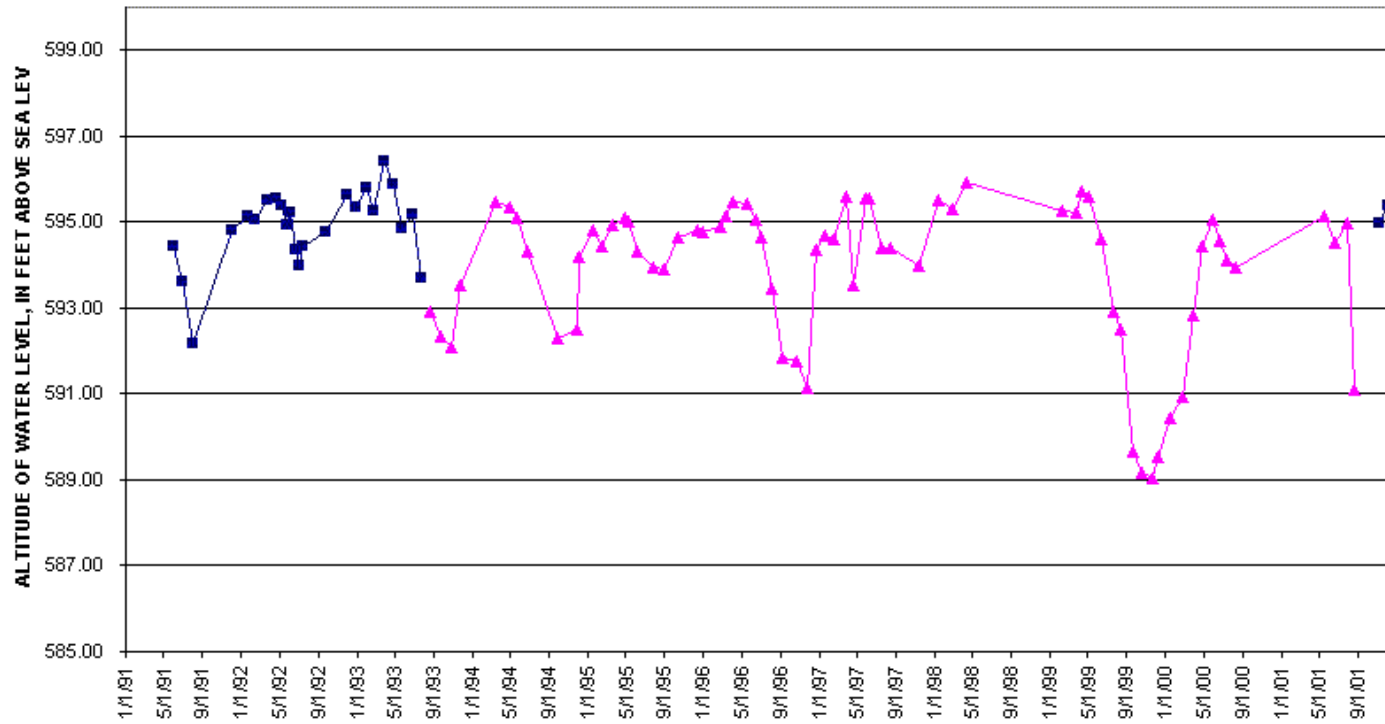

G-16 Frenchtown Twp Park, Frenchtown Township

WATER LEVEL MEASURED BY:

- USGS
- ▲ Monroe County

G-17 Monroe Twp Hall, Monroe Township

WATER LEVEL MEASURED BY:

■ USGS ▲ Monroe County

G-18 LaSalle Twp Cemetery, LaSalle Township

WATER LEVEL MEASURED BY:

- USGS
- ▲ Monroe County

G-19 Ida Twp Hall, Ida Township

WATER LEVEL MEASURED BY:

■ USGS

▲ Monroe County

G-20 Lulu Road Cemetery, Ida Township

WATER LEVEL MEASURED BY: