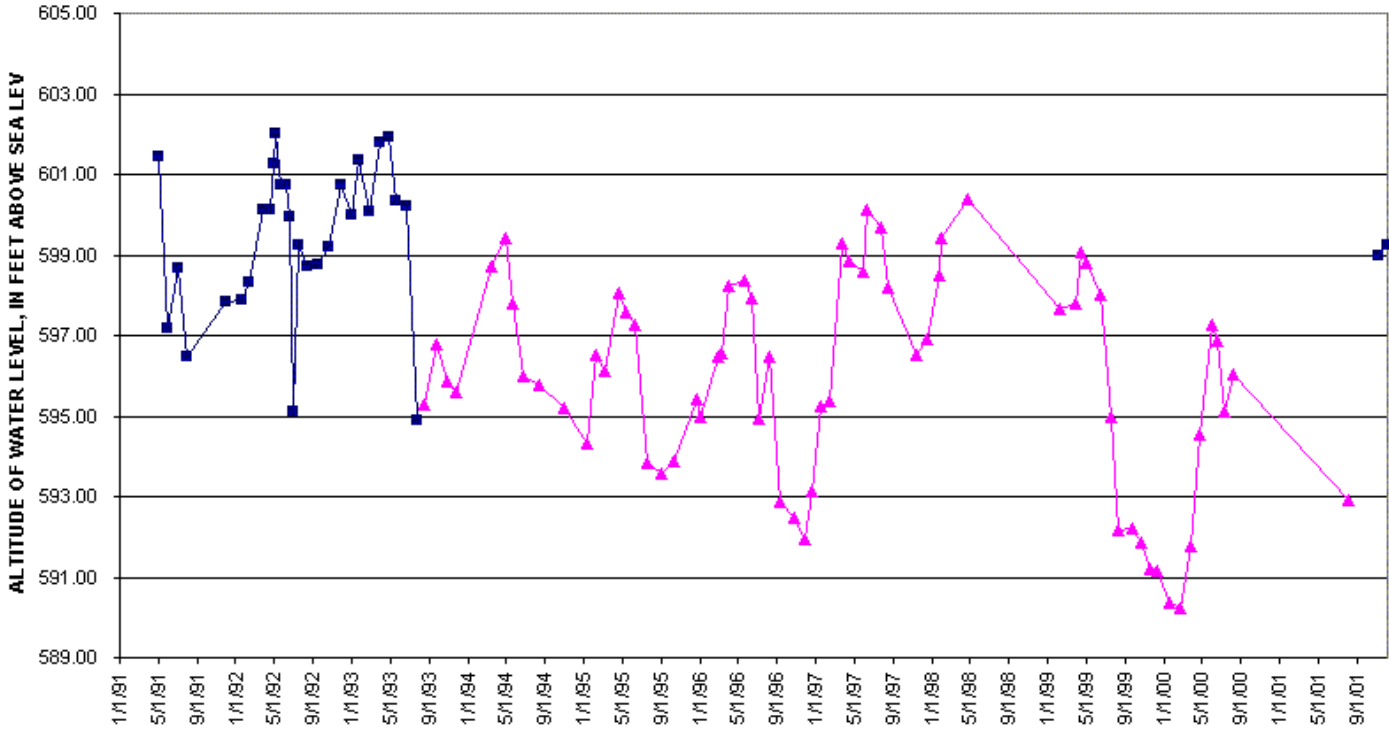

G-32 Telegraph Road, Erie Township

WATER LEVEL MEASURED BY:

- USGS
- ▲ Monroe County