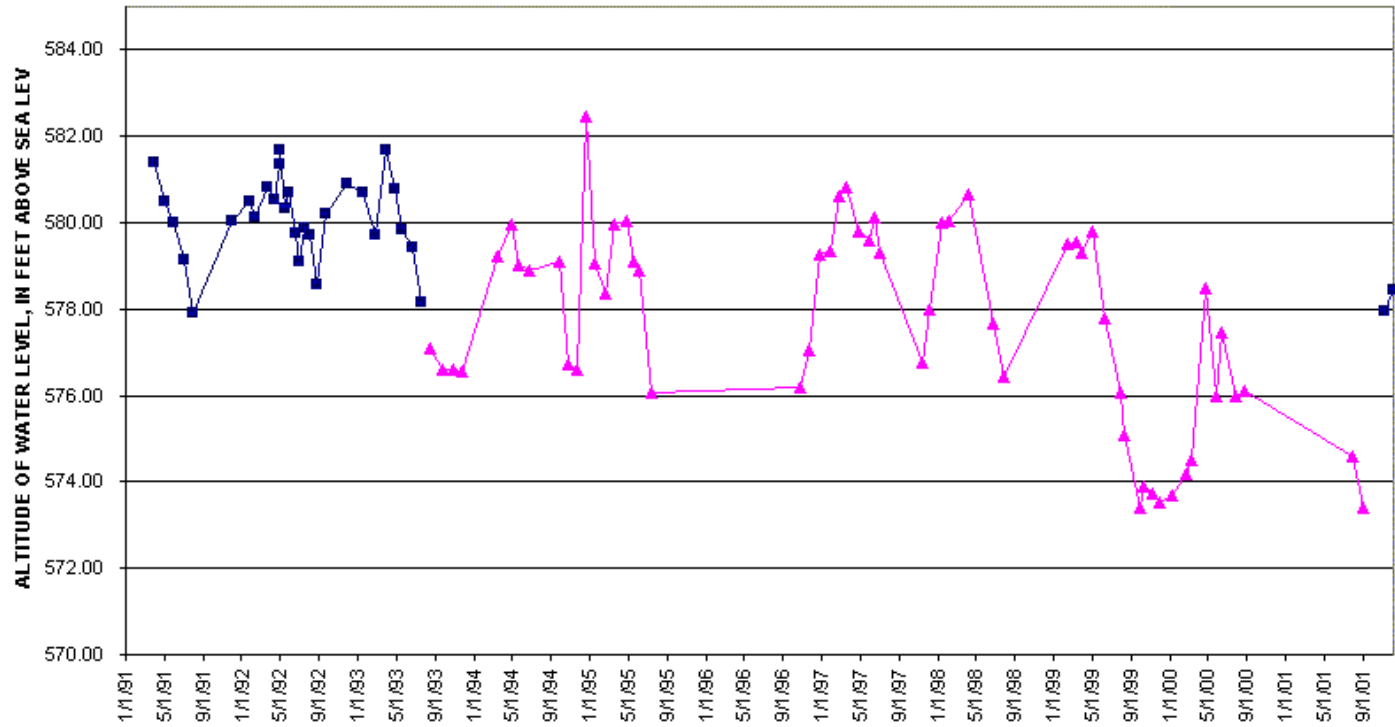

G-16 Frenchtown Twp Park, Frenchtown Township

WATER LEVEL MEASURED BY:

- USGS
- ▲ Monroe County