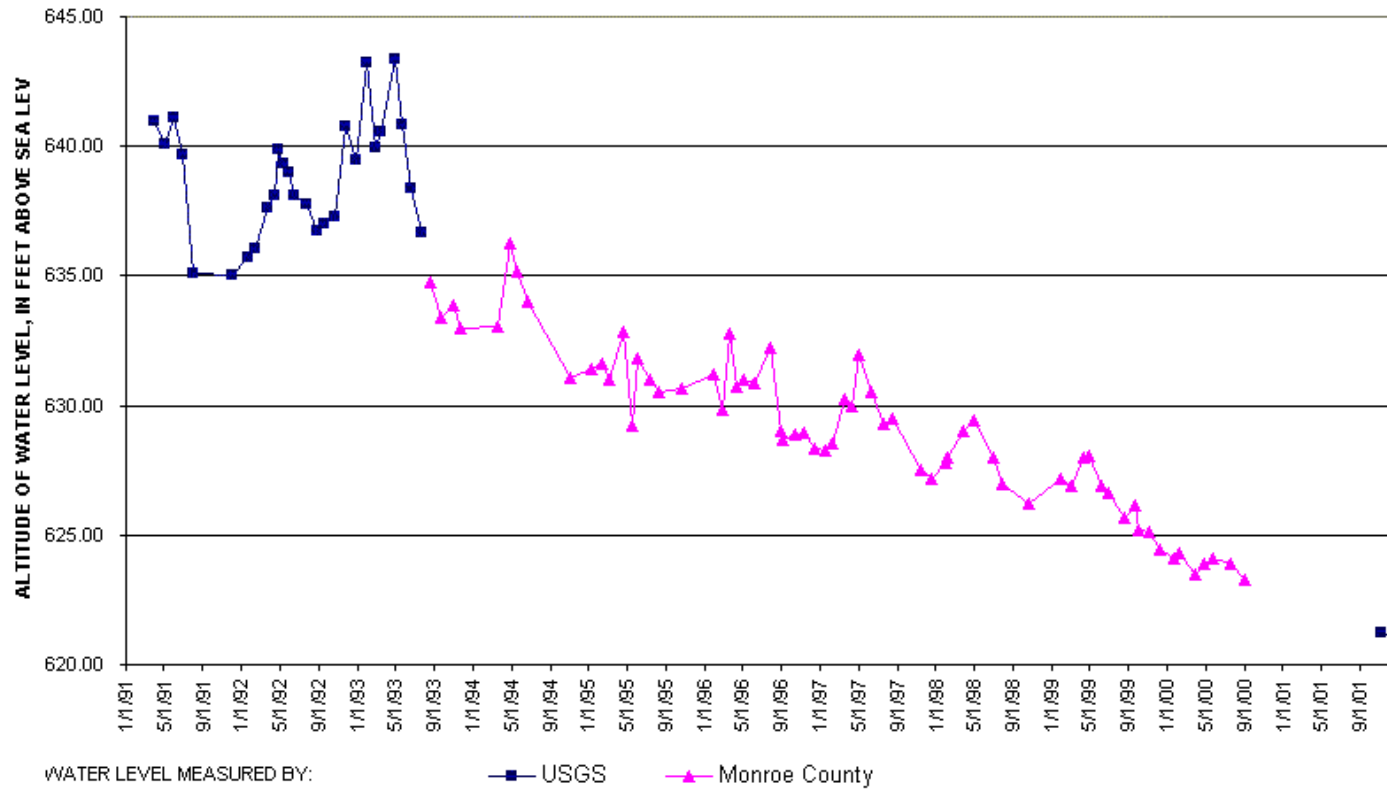

G-07 London Twp Hall, London Township

G-08 London Township Cemetery, London Township

G-09 Bruckner's Residence, Milan Township

G-10 Rice Cemetery, Milan Township

WATER LEVEL MEASURED BY:

■ USGS ▲ Monroe County

G-11 Maple Grove Cemetery, Dundee Township

G-12 Oak Grove Cemetery, Dundee Township

G-14 McIntyre Cemetery, Raisinville Township

WATER LEVEL MEASURED BY:

■ USGS ▲ Monroe County

G-15 Frenchtown Fire Station, Frenchtown Township

WATER LEVEL MEASURED BY:

- USGS
- ▲ Monroe County

G-19 Ida Twp Hall, Ida Township

WATER LEVEL MEASURED BY:

■ USGS

▲ Monroe County

G-20 Lulu Road Cemetery, Ida Township

WATER LEVEL MEASURED BY:

G-25 Petersburg Game Area, Summerfield Township

WATER LEVEL MEASURED BY:

■ USGS ▲ Monroe County

G-26 Ida Center Road, Summerfield Township

WATER LEVEL MEASURED BY:

- USGS
- ▲ Monroe County
- ◆ Observer

G-27 Lucas Auto Parts, Summerfield Township