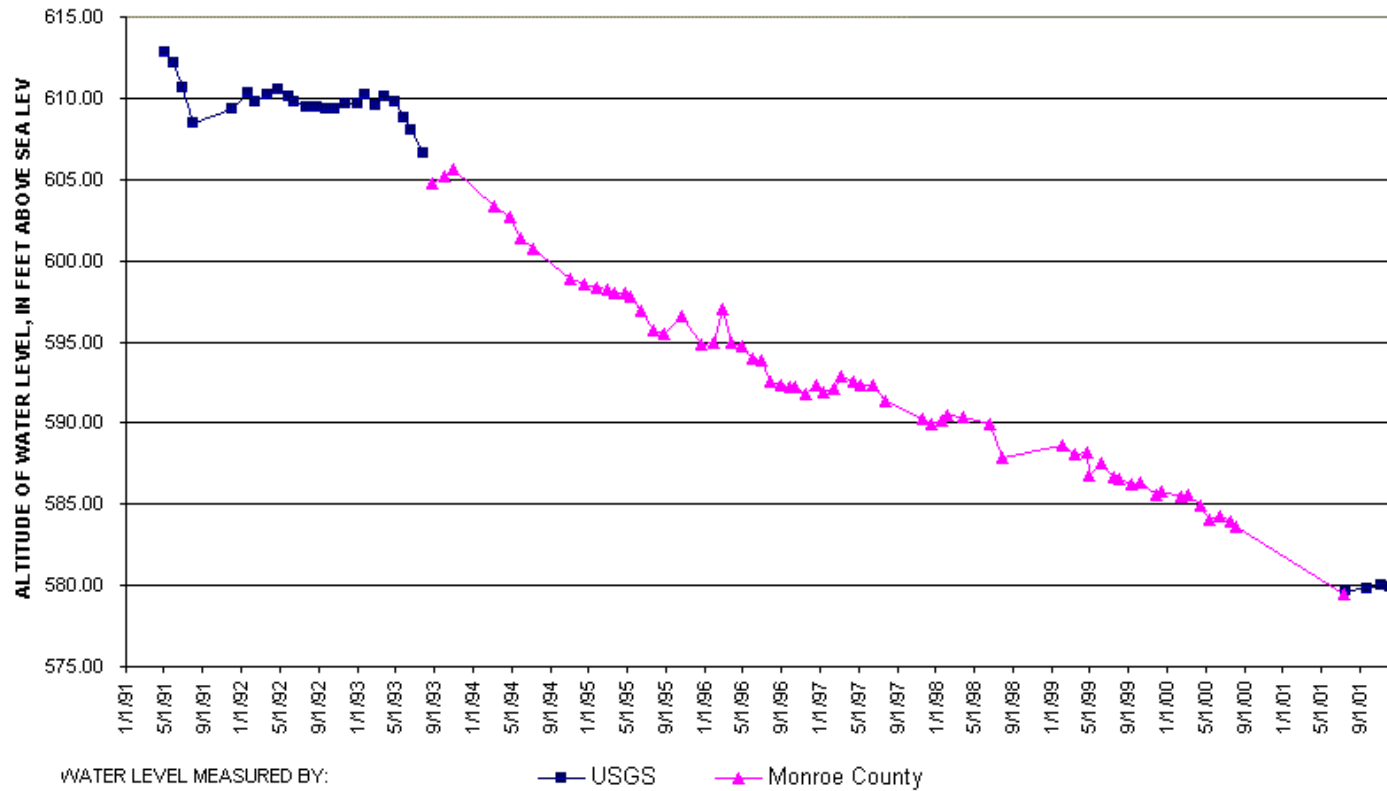

G-07 London Twp Hall, London Township

G-08 London Township Cemetery, London Township

G-09 Bruckner's Residence, Milan Township

G-10 Rice Cemetery, Milan Township

WATER LEVEL MEASURED BY:

■ USGS ▲ Monroe County

WATER LEVEL MEASURED BY:

- USGS
- ▲ Monroe County

G-19 Ida Twp Hall, Ida Township

WATER LEVEL MEASURED BY:

■ USGS

▲ Monroe County

G-20 Lulu Road Cemetery, Ida Township

WATER LEVEL MEASURED BY:

G-25 Petersburg Game Area, Summerfield Township

WATER LEVEL MEASURED BY:

■ USGS ▲ Monroe County

G-26 Ida Center Road, Summerfield Township

WATER LEVEL MEASURED BY:

- USGS
- ▲ Monroe County
- ◆ Observer

G-27 Lucas Auto Parts, Summerfield Township

WATER LEVEL MEASURED BY:

■ USGS ▲ Monroe County

G-28 Lakeview Cemetery, Whiteford Township

WATER LEVEL MEASURED BY:

■ USGS ▲ Monroe County

G-29 Whiteford Union Cemetery Bedford

WATER LEVEL MEASURED BY:

■ USGS