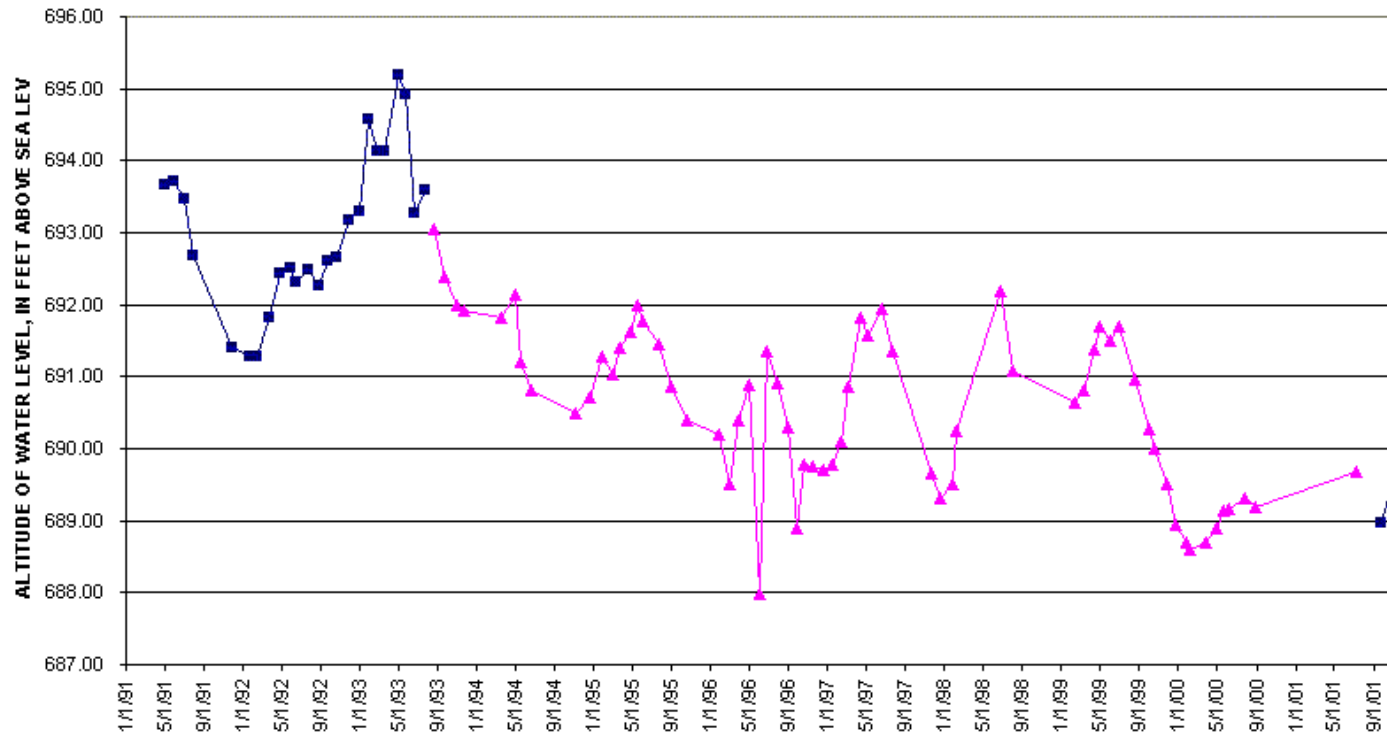

G-07 London Twp Hall, London Township

G-08 London Township Cemetery, London Township

G-09 Bruckner's Residence, Milan Township

G-10 Rice Cemetery, Milan Township

WATER LEVEL MEASURED BY:

■ USGS ▲ Monroe County