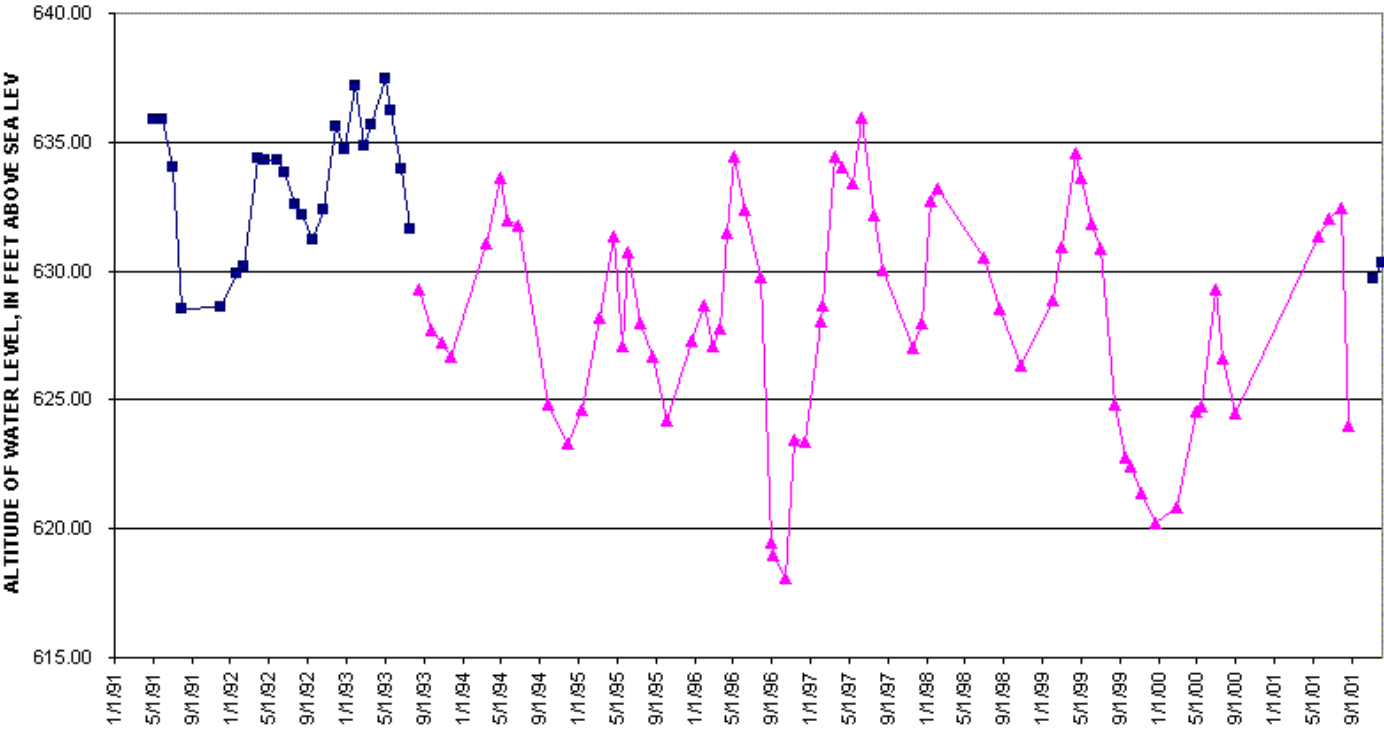

WATER LEVEL MEASURED BY:

- USGS
- ▲ Monroe County

G-19 Ida Twp Hall, Ida Township

WATER LEVEL MEASURED BY:

■ USGS

▲ Monroe County

G-20 Lulu Road Cemetery, Ida Township

WATER LEVEL MEASURED BY:

- USGS
- ▲ Monroe County

G-21 Pleasantview Cemetery, Summerfield Township

WATER LEVEL MEASURED BY:

■ USGS ▲ Monroe County

G-22 Petersburg Game Area, Summerfield Township

WATER LEVEL MEASURED BY:

■ USGS

▲ Monroe County