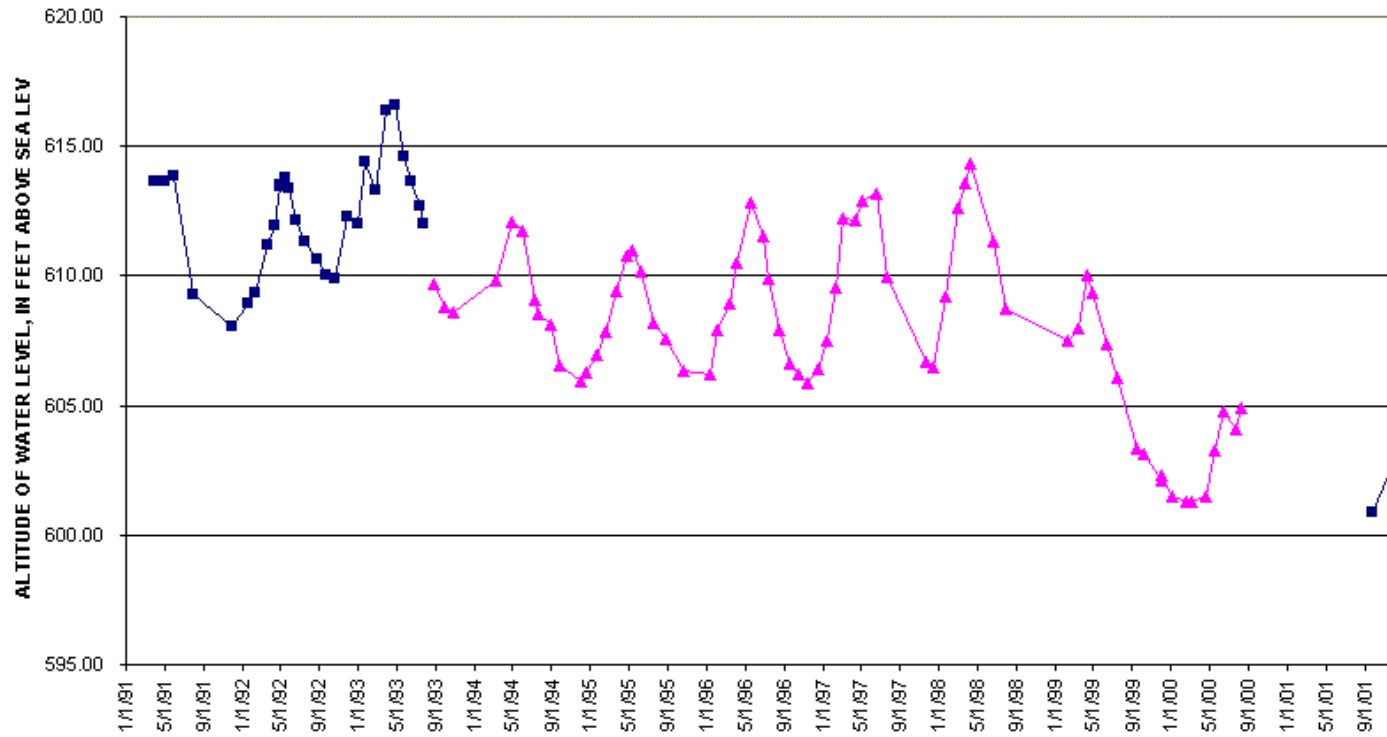

G-14 McIntyre Cemetery, Raisinville Township

WATER LEVEL MEASURED BY:

■ USGS   ▲ Monroe County