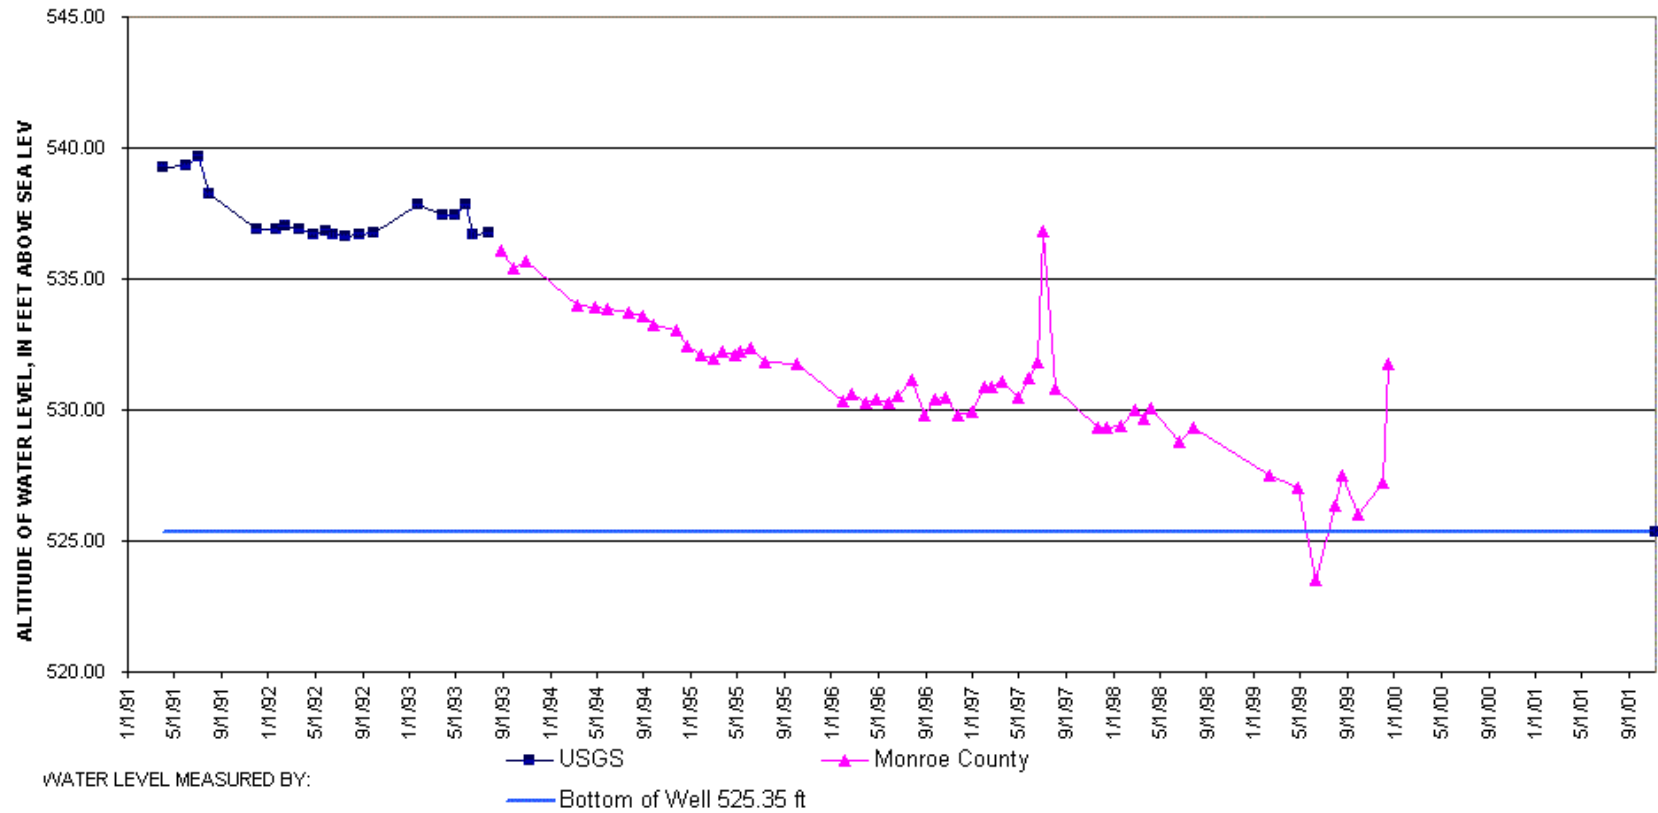

G-02 Berlin Township Park, Berlin Township

G-01 Point Mouillee, Berlin Township