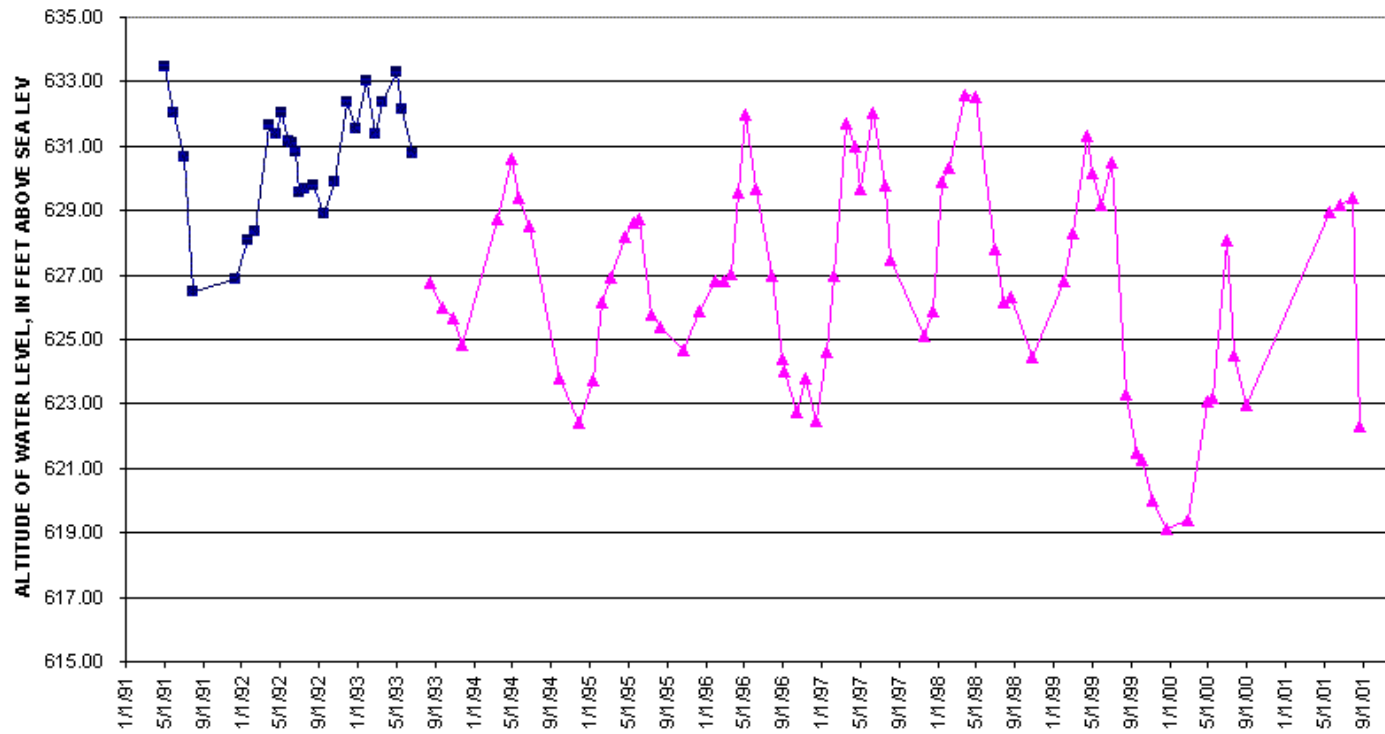

G-16 Frenchtown Twp Park, Frenchtown Township

WATER LEVEL MEASURED BY:

- USGS
- ▲ Monroe County

G-17 Monroe Twp Hall, Monroe Township

WATER LEVEL MEASURED BY:

■ USGS ▲ Monroe County

G-18 LaSalle Twp Cemetery, LaSalle Township

WATER LEVEL MEASURED BY:

- USGS
- ▲ Monroe County

G-19 Ida Twp Hall, Ida Township

WATER LEVEL MEASURED BY:

■ USGS

▲ Monroe County

G-20 Lulu Road Cemetery, Ida Township

WATER LEVEL MEASURED BY: