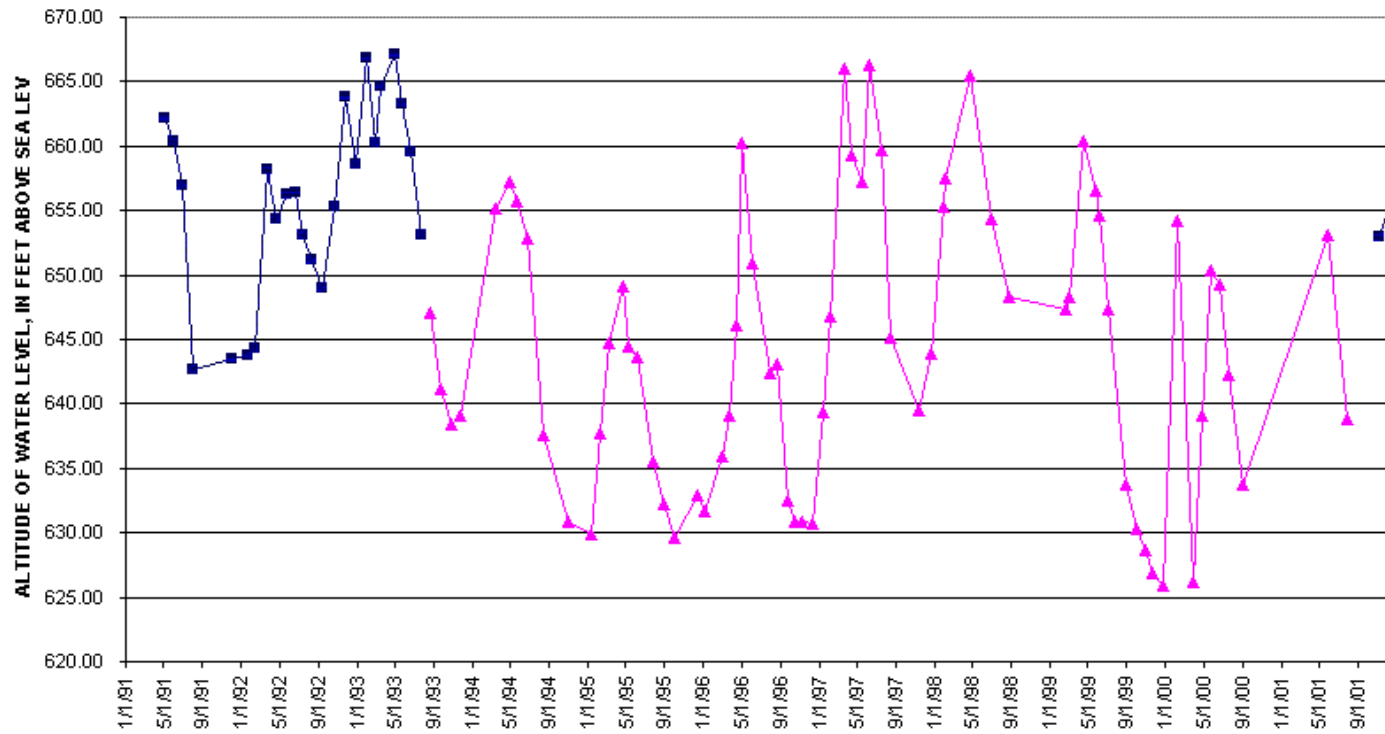

G-25 Petersburg Game Area, Summerfield Township

WATER LEVEL MEASURED BY:

■ USGS ▲ Monroe County

G-26 Ida Center Road, Summerfield Township

WATER LEVEL MEASURED BY:

- USGS
- ▲ Monroe County
- ◆ Observer

G-27 Lucas Auto Parts, Summerfield Township

WATER LEVEL MEASURED BY:

■ USGS ▲ Monroe County

G-28 Lakeview Cemetery, Whiteford Township

WATER LEVEL MEASURED BY:

■ USGS ▲ Monroe County

G-29 Whiteford Union Cemetery Bedford

WATER LEVEL MEASURED BY:

■ USGS