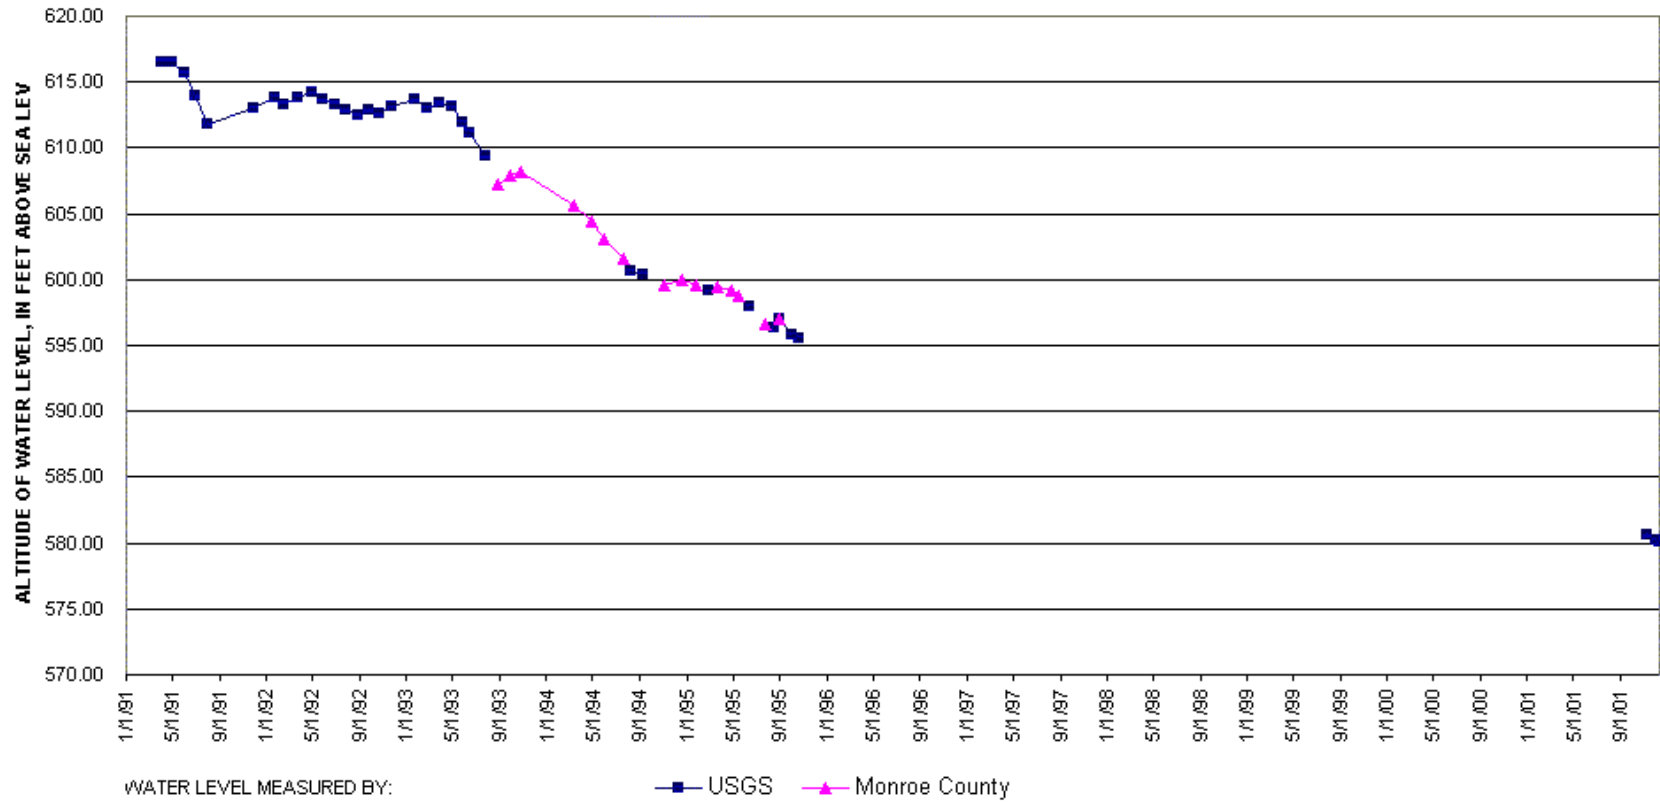

G-07 London Twp Hall, London Township

G-08 London Township Cemetery, London Township

G-09 Bruckner's Residence, Milan Township

G-10 Rice Cemetery, Milan Township

WATER LEVEL MEASURED BY:

■ USGS ▲ Monroe County

WATER LEVEL MEASURED BY:

- USGS
- ▲ Monroe County

G-19 Ida Twp Hall, Ida Township

WATER LEVEL MEASURED BY:

■ USGS

▲ Monroe County

G-20 Lulu Road Cemetery, Ida Township

WATER LEVEL MEASURED BY:

G-25 Petersburg Game Area, Summerfield Township

WATER LEVEL MEASURED BY:

■ USGS ▲ Monroe County

G-26 Ida Center Road, Summerfield Township

WATER LEVEL MEASURED BY:

- USGS
- ▲ Monroe County
- ◆ Observer

G-27 Lucas Auto Parts, Summerfield Township

WATER LEVEL MEASURED BY:

■ USGS ▲ Monroe County

G-28 Lakeview Cemetery, Whiteford Township

WATER LEVEL MEASURED BY:

■ USGS ▲ Monroe County

G-29 Whiteford Union Cemetery Bedford

WATER LEVEL MEASURED BY:

■ USGS