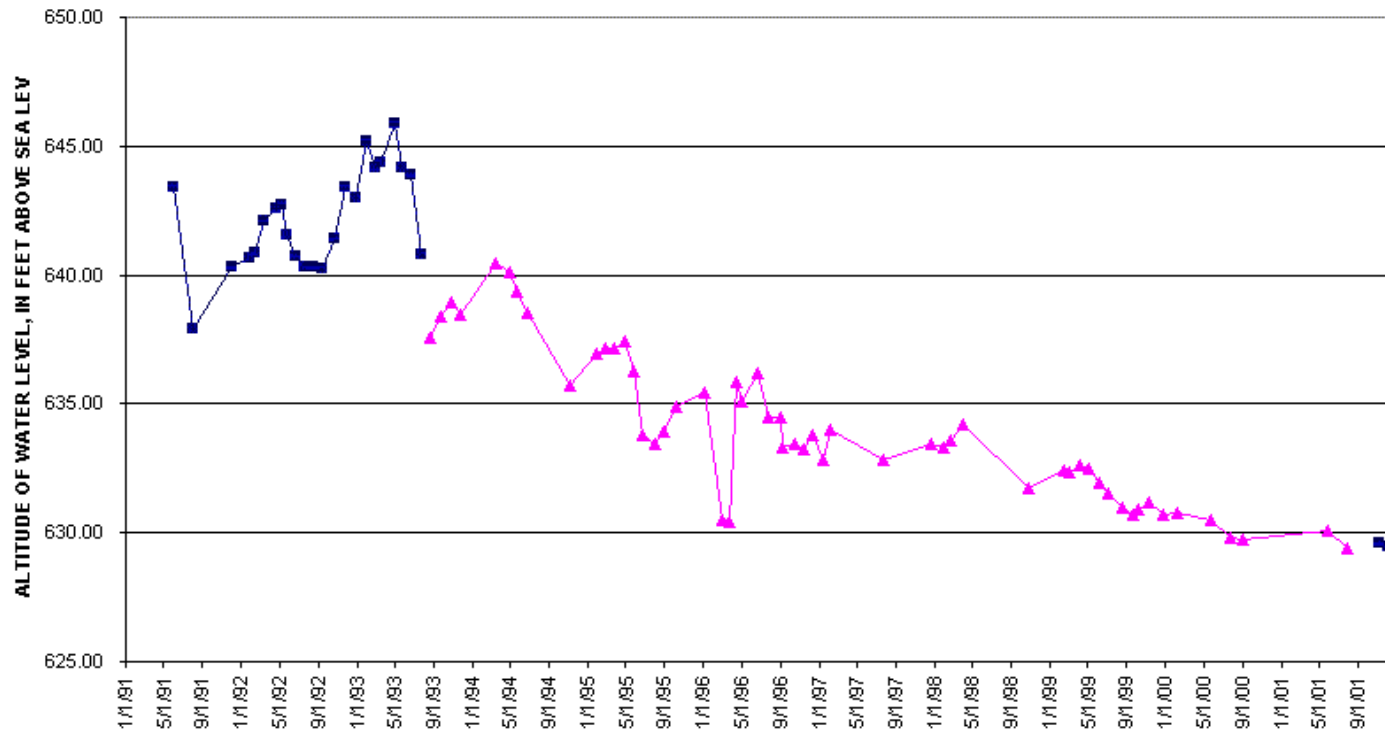

G-23 Petersburg Game Area, Summerfield Township

WATER LEVEL MEASURED BY:

■ USGS

▲ Monroe County

G-24 Petersburg Game Area, Summerfield Township

WATER LEVEL MEASURED BY:

■ USGS

▲ Monroe County

G-25 Petersburg Game Area, Summerfield Township

WATER LEVEL MEASURED BY:

■ USGS ▲ Monroe County

G-26 Ida Center Road, Summerfield Township

WATER LEVEL MEASURED BY:

- USGS
- ▲ Monroe County
- ◆ Observer

G-27 Lucas Auto Parts, Summerfield Township