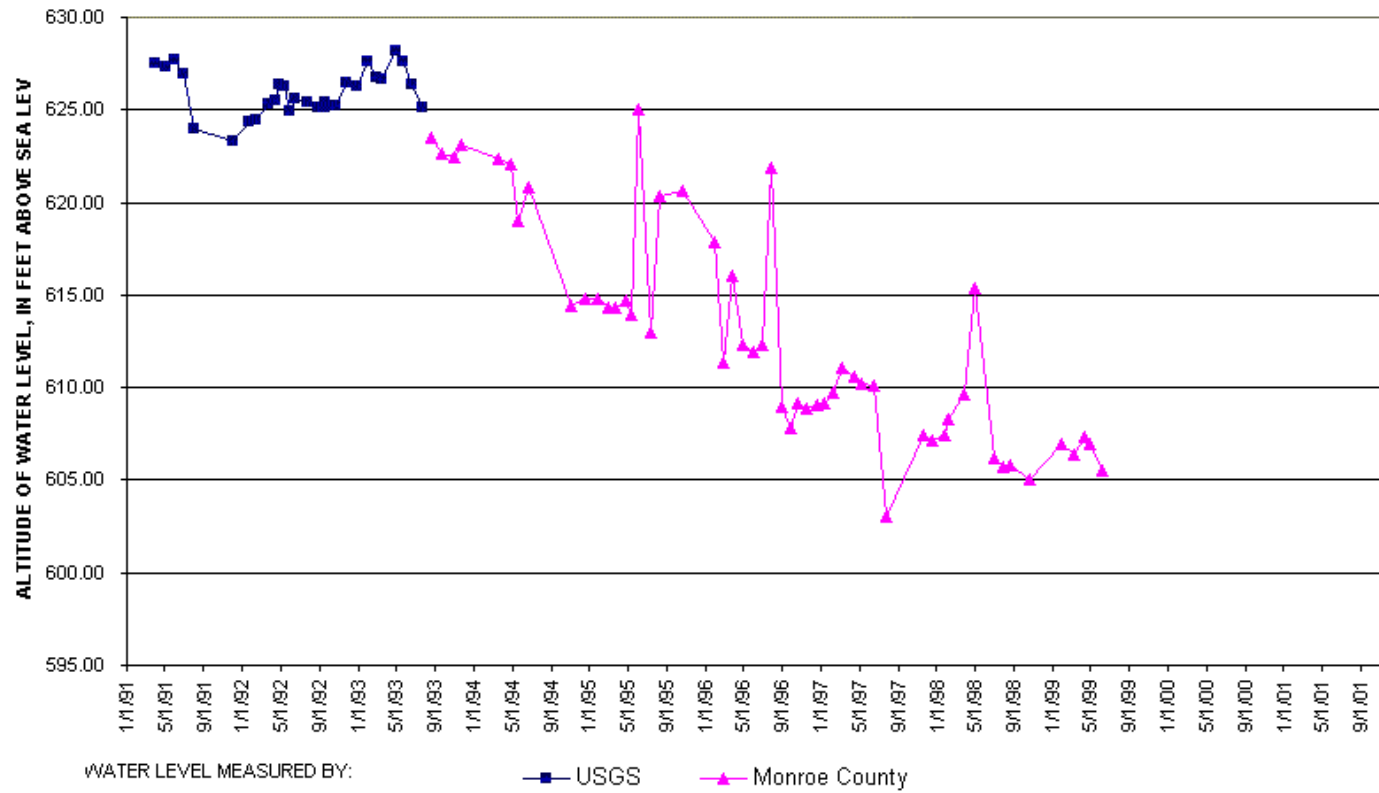

G-07 London Twp Hall, London Township

G-08 London Township Cemetery, London Township

G-09 Bruckner's Residence, Milan Township

G-10 Rice Cemetery, Milan Township

WATER LEVEL MEASURED BY:

■ USGS ▲ Monroe County

G-11 Maple Grove Cemetery, Dundee Township

G-12 Oak Grove Cemetery, Dundee Township

G-14 McIntyre Cemetery, Raisinville Township

WATER LEVEL MEASURED BY:

■ USGS ▲ Monroe County

G-15 Frenchtown Fire Station, Frenchtown Township

WATER LEVEL MEASURED BY:

- USGS
- ▲ Monroe County

G-19 Ida Twp Hall, Ida Township

WATER LEVEL MEASURED BY:

■ USGS

▲ Monroe County

G-20 Lulu Road Cemetery, Ida Township

WATER LEVEL MEASURED BY:

G-25 Petersburg Game Area, Summerfield Township

WATER LEVEL MEASURED BY:

■ USGS ▲ Monroe County

G-26 Ida Center Road, Summerfield Township

WATER LEVEL MEASURED BY:

- USGS
- ▲ Monroe County
- ◆ Observer

G-27 Lucas Auto Parts, Summerfield Township